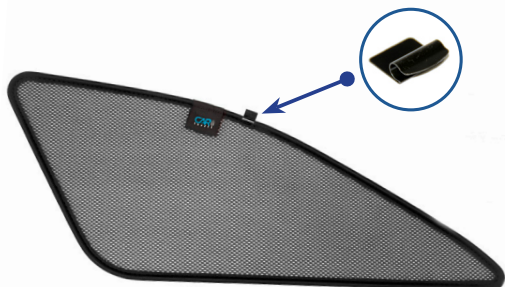

Port Shade Installation

STEP 1