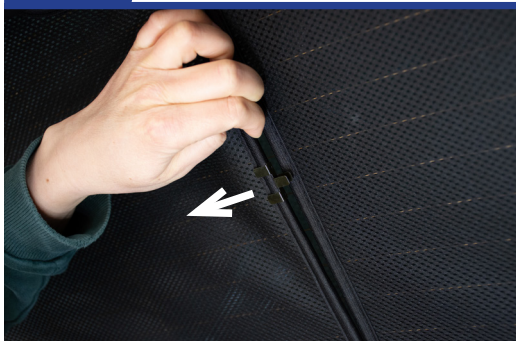

Installation

KIA CEED ESTATE
KIA-CEED-E-C

Tailgate Shade Installation

STEP 7

Repeat this whole process for the other side

STEP 8

STEP 9

STEP 10

STEP 11