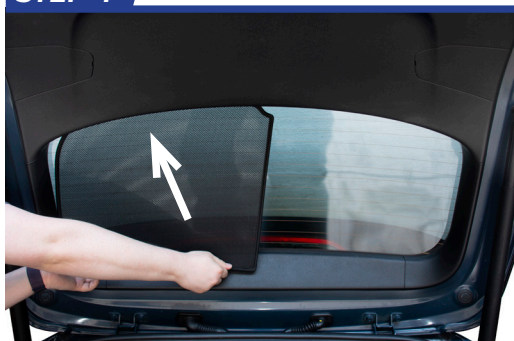

Installation

KIA CEED ESTATE
KIA-CEED-E-C

Components Needed

Tailgate Shade Installation

STEP 1

STEP 2

STEP 3

STEP 4

STEP 5

STEP 6