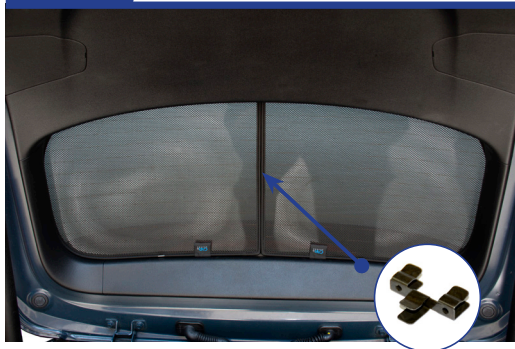

Installation

KIA CEED ESTATE
KIA-CEED-E-C

Tailgate Shade Installation

STEP 7

Repeat this whole process for the other side

STEP 8

STEP 9

STEP 10

STEP 11