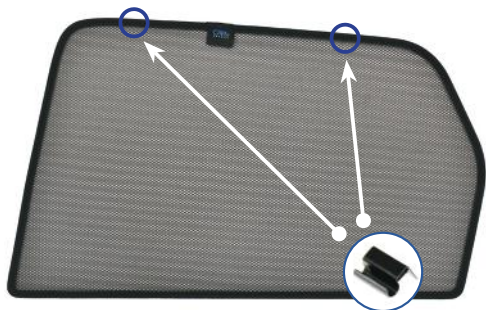

Installation

LAND ROVER DISCOVERY SPORT 5DR
LRO-DISC-5-C-18

Components Needed

Side Shade Installation

STEP 1