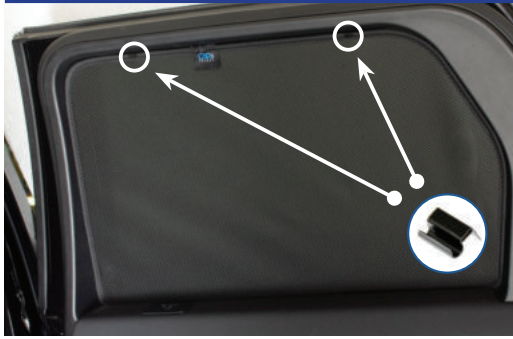

Side Shade Installation

STEP 7

STEP 8

Repeat this whole process for the other side.

Installation

LAND ROVER DISCOVERY SPORT 5DR
LRO-DISC-5-C

Components Needed

Port Shades