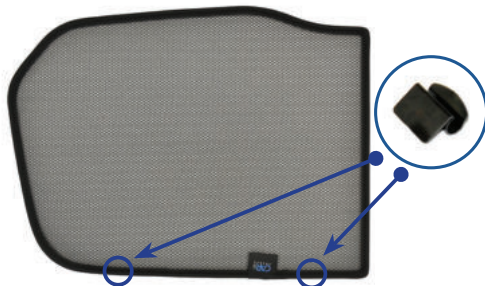

Installation

LAND ROVER DISCOVERY SPORT 5DR
LRO-DISC-5-C

Components Needed

Tailgate Shade Installation

STEP 1