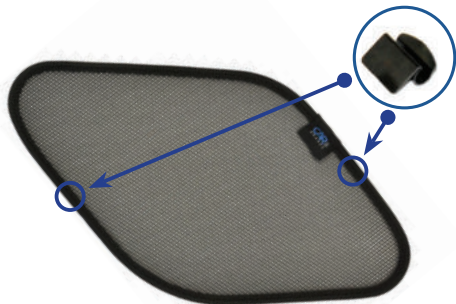

Side Shade Installation

STEP 7

STEP 8

Repeat this whole process for the other side.

Installation

LAND ROVER DISCOVERY SPORT 5DR
LRO-DISC-5-C

Components Needed

Port Shades

CL-M02 x 4

Port Shade Installation

STEP 1

STEP 2

STEP 3

STEP 4

STEP 5

STEP 6