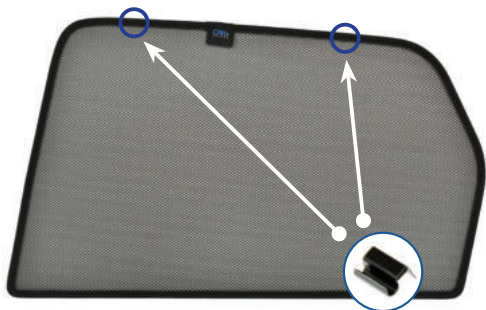

Installation

LAND ROVER DISCOVERY SPORT 5DR
LRO-DISC-5-C

Components Needed

Side Shade Installation

STEP 1