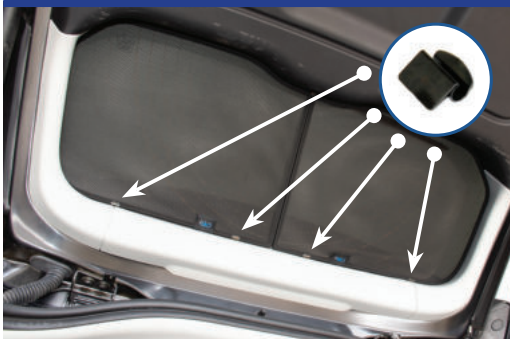

STEP 1

STEP 2

STEP 3

STEP 4

STEP 5

STEP 6

Repeat this whole process for the other side.

Installation

LAND ROVER DISCOVERY SPORT 5DR
LRO-DISC-5-C

Tailgate Shade Installation

STEP 7

STEP 8

Repeat this whole process for the other side.

STEP 9

STEP 10

STEP 11