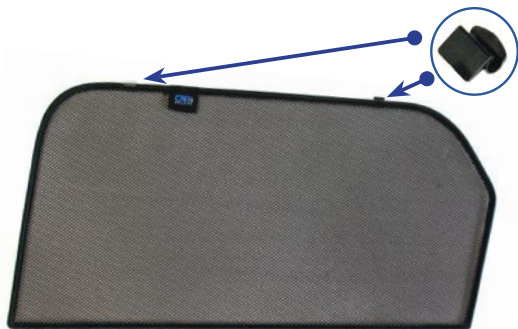

Installation Manual

RANGE ROVER VELAR 5DR
LRO-VELA-5-A-18

Shades

Fixing Clips

Side Shades

CL-M02 x 4

Installation

RANGE ROVER VELAR 5DR
LRO-VELA-5-A-18

Components Needed

Side Shades

CL-M02 x 4

Side Shade Installation

STEP 1

STEP 2

STEP 3

STEP 4

STEP 5

STEP 6

Installation

RANGE ROVER VELAR 5DR
LRO-VELA-5-A-18

Side Shade Installation

STEP 7

STEP 8

STEP 9