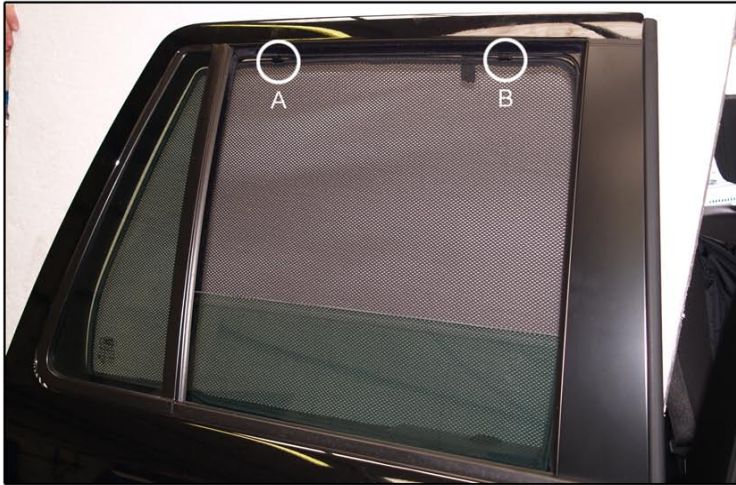

SIDE SHADE INSTALLATION

Installation

LAND ROVER FREELANDER 5DR
LRO-FREE-5-B-18

SIDE SHADE INSTALLATION

Installation

LAND ROVER FREELANDER 5DR

LRO-FREE-5-B-18

SIDE SHADE INSTALLATION