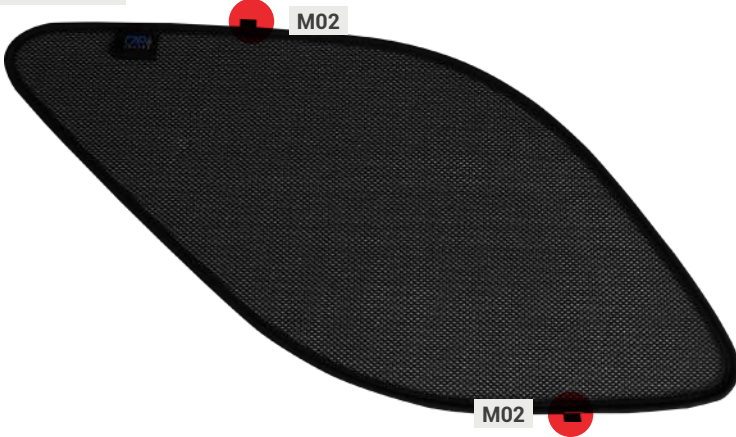

LAND ROVER DISCOVERY | SUV

LRO-DISC-5-E

Load Area Windows

CLIP PLACEMENT

Load Area Shades - x2

M02 - x4