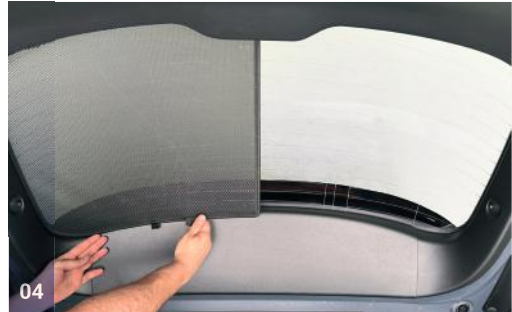

M02 - x4

MAZDA CX30 | 5 DOOR

MAZ-CX30-5-A

Tailgate Window

CLIP PLACEMENT

Tailgate Shades - x2

M12 - x2

M14 - x1