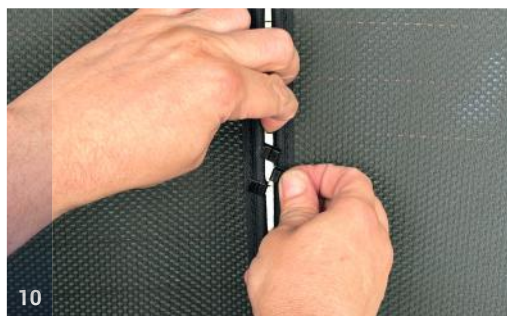

M02 - x4

MAZDA CX30 | 5 DOOR

MAZ-CX30-5-A

Tailgate Window

CLIP PLACEMENT

Tailgate Shades - x2

M12 - x2

M14 - x1