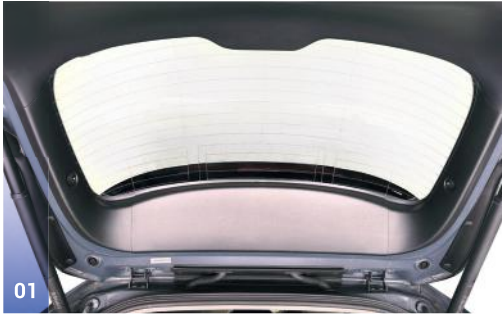

M02 - x4

MAZDA CX30 | 5 DOOR

MAZ-CX30-5-A

Tailgate Window

CLIP PLACEMENT

Tailgate Shades - x2

M12 - x2

M14 - x1