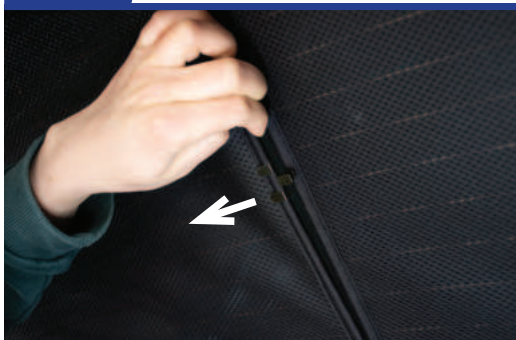

Installation

MAZDA 6 4DR

MAZ-6-4-C

Tailgate Shade Installation

STEP 7

Repeat this whole process for the other side

STEP 8

STEP 9