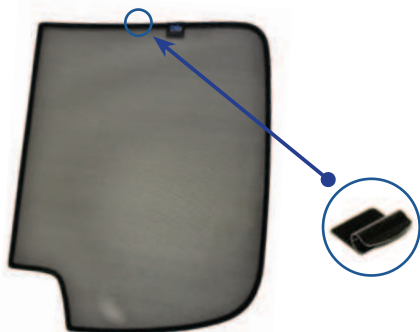

STEP 17

STEP 18

Installation

MAZDA 6 4DR
MAZ-6-4-C

Side Shade Installation

STEP 19

STEP 20

STEP 21

STEP 22

Repeat this whole process for the other side

Installation

MAZDA 6 4DR

MAZ-6-4-C

Components Needed

Tailgate Shades

CL-M12 x 2

CL-M14 x 2

Tailgate Shade Installation

STEP 1

STEP 2

STEP 3

STEP 4

STEP 5

STEP 6