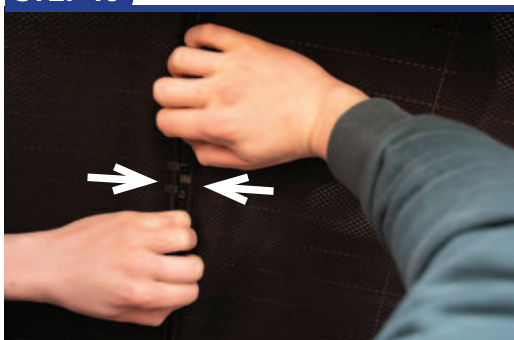

Installation

MAZDA 6 4DR

MAZ-6-4-C

Tailgate Shade Installation

STEP 7

Repeat this whole process for the other side

STEP 8

STEP 9

STEP 10

STEP 11