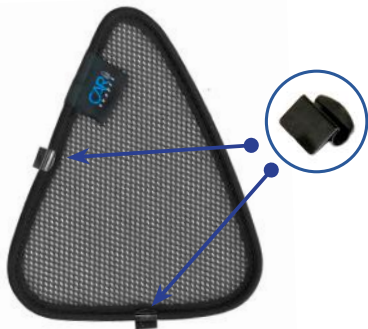

Installation

MAZDA CX-5 5DR

MAZ-CX5-5-B

Components Needed

Port Shade Installation

STEP 1