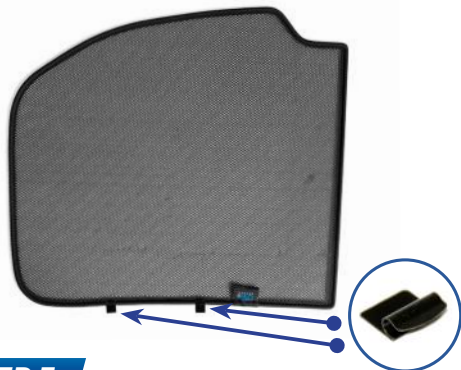

Installation

MAZDA CX-5 5DR

MAZ-CX5-5-B

Components Needed

Tailgate Shade Installation

STEP 1