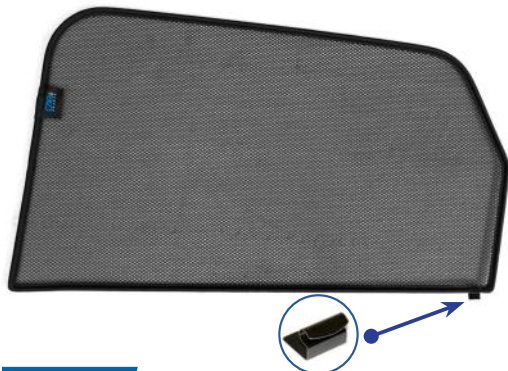

Installation

MAZDA CX-5 5DR
MAZ-CX5-5-B-18

Components Needed

Side Shade Installation

STEP 1