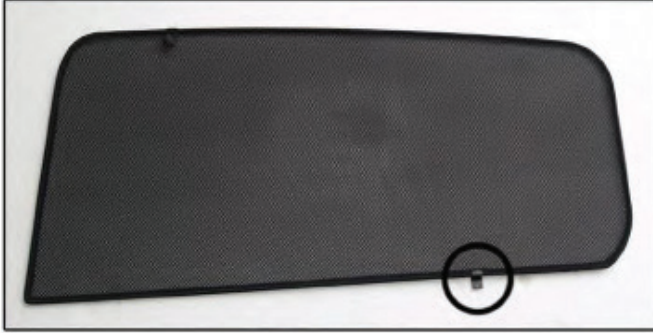

Installation Manual

MAZDA 5 5DR
MAZ-5-5-B

COMPONENTS INCLUDED

SHADES

SIDE WINDOWS X2

FRONT WINDOWS X2

REAR WINDOW X2

CL-M12 x 6

CL-M03 x 2

CL-M09 x 4

Installation

MAZDA 5 5DR
MAZ-5-5-B

SIDE SHADE INSTALLATION

Installation

MAZDA 5 5DR

MAZ-5-5-B

SIDE SHADE INSTALLATION

Installation

MAZDA 5 5DR
MAZ-5-5-B

SIDE SHADE INSTALLATION

X2

Installation

MAZDA 5 5DR
MAZ-5-5-B

PORT SHADE INSTALLATION