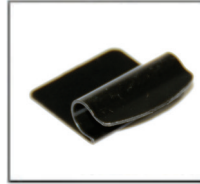

SIDE SHADE INSTALLATION

Installation

MAZDA 5 5DR
MAZ-5-5-B

SIDE SHADE INSTALLATION

X2

Installation

MAZDA 5 5DR
MAZ-5-5-B

PORT SHADE INSTALLATION

Installation

MAZDA 5 5DR

MAZ-5-5-B

TAILGATE SHADE INSTALLATION

X2

Installation

MAZDA 5 5DR

MAZ-5-5-B