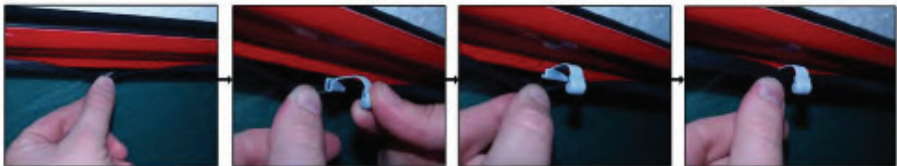

CL-M03 x 2

CL-M09 x 4

Installation

MAZDA 5 5DR
MAZ-5-5-B

SIDE SHADE INSTALLATION

Installation

MAZDA 5 5DR

MAZ-5-5-B

SIDE SHADE INSTALLATION

Installation

MAZDA 5 5DR
MAZ-5-5-B

SIDE SHADE INSTALLATION

X2

Installation

MAZDA 5 5DR
MAZ-5-5-B

PORT SHADE INSTALLATION