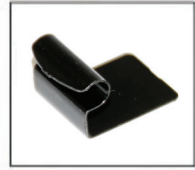

Installation Manual

MAZDA 5 5DR
MAZ-5-5-B

COMPONENTS INCLUDED

SHADES

SIDE WINDOWS X2

FRONT WINDOWS X2

REAR WINDOW X2

CL-M12 x 6

CL-M03 x 2

CL-M09 x 4

Installation

MAZDA 5 5DR
MAZ-5-5-B

SIDE SHADE INSTALLATION

Installation

MAZDA 5 5DR

MAZ-5-5-B

SIDE SHADE INSTALLATION

Installation

MAZDA 5 5DR
MAZ-5-5-B

SIDE SHADE INSTALLATION

X2

Installation

MAZDA 5 5DR
MAZ-5-5-B

PORT SHADE INSTALLATION