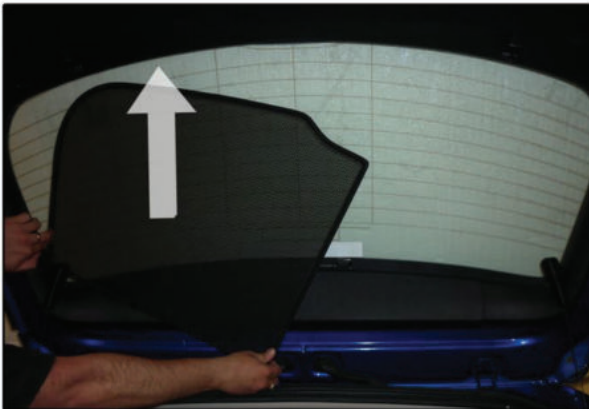

Installation

MAZDA 6 ESTATE

MAZ-6-E-B

PORT SHADE INSTALLATION