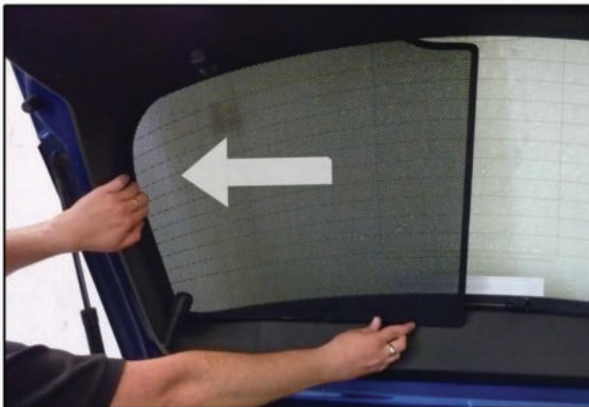

Installation

MAZDA 6 ESTATE

MAZ-6-E-B

PORT SHADE INSTALLATION