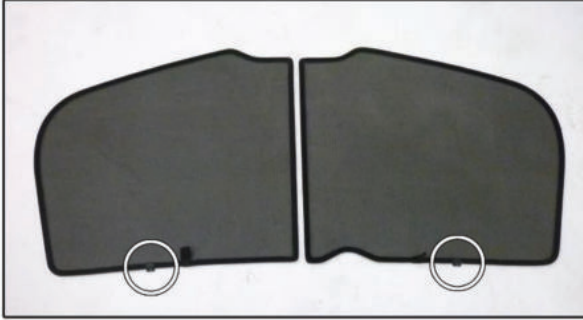

Installation

MAZDA 6 ESTATE

MAZ-6-E-B

PORT SHADE INSTALLATION