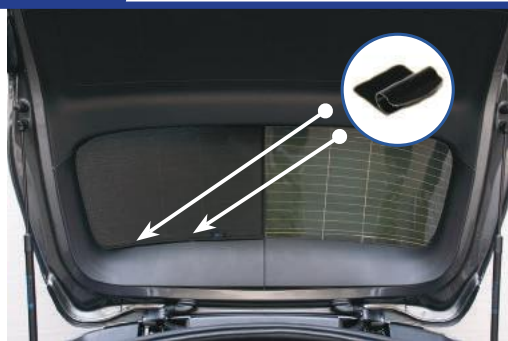

STEP 4

STEP 5

STEP 6

Repeat this whole process for the other side.

Installation

MERCEDES GLC 5DR
MB-GLC-5-A

Tailgate Shade Installation

STEP 7