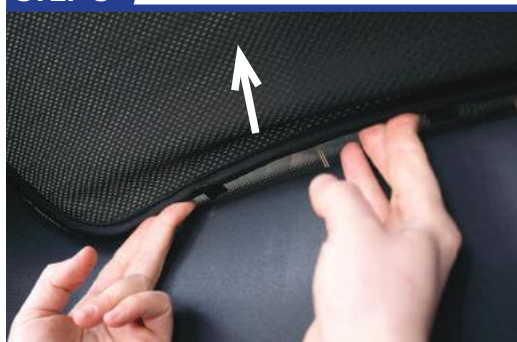

Installation

MERCEDES GLC 5DR
MB-GLC-5-A

Components Needed

Tailgate Shade Installation

STEP 1

STEP 2

STEP 3

STEP 4

STEP 5

STEP 6

Repeat this whole process for the other side.