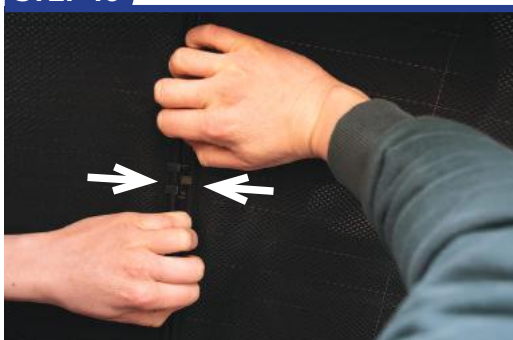

Installation

MERCEDES GLC 5DR
MB-GLC-5-A

Tailgate Shade Installation

STEP 7

STEP 8

STEP 9

STEP 10

STEP 11