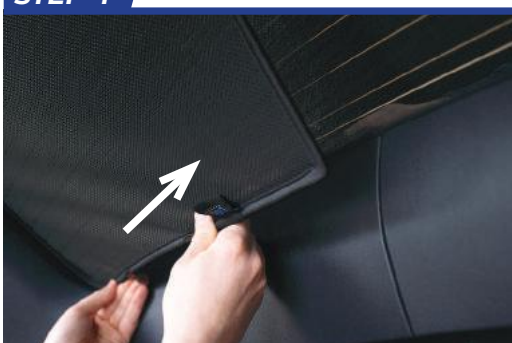

Installation

MERCEDES GLC 5DR
MB-GLC-5-A

Components Needed

Tailgate Shade Installation

STEP 1

STEP 2

STEP 3

STEP 4

STEP 5

STEP 6

Repeat this whole process for the other side.