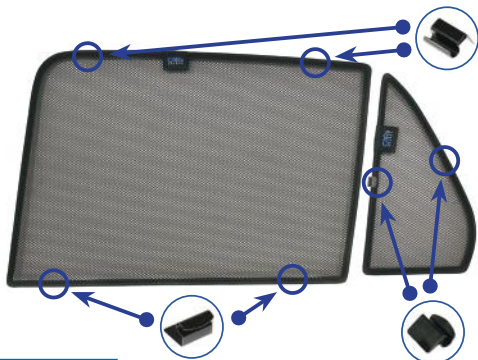

Side Shade Installation

STEP 1