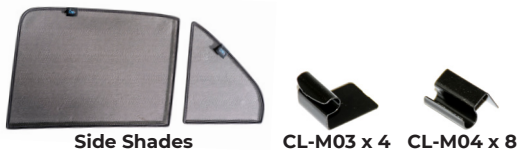

Installation Manual

MERCEDES-BENZ GLE 5DR
MB-GLE-5-B

Shades

Side Shades

Port Shades

Tailgate Shades

Fixing Clips

CL-M03 x 4

CL-M12 x 2

CL-M02 x 4

CL-M04 x 8

CL-M14 x 1

Installation

MERCEDES-BENZ GLE 5DR
MB-GLE-5-B

Components Needed

Side Shade Installation