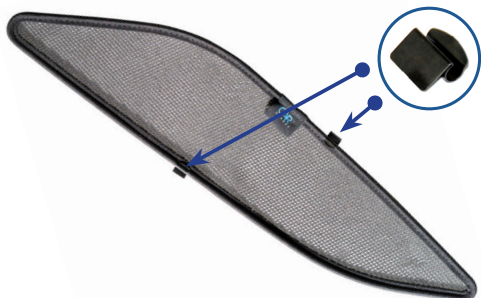

Side Shade Installation

STEP 7

STEP 8

STEP 9

STEP 10

STEP 11

Repeat this whole process for the other side.

Installation

MERCEDES-BENZ GLE 5DR
MB-GLE-5-B

Components Needed

Port Shades

CL-M02 x 4

Port Shade Installation

STEP 1

STEP 2

STEP 3