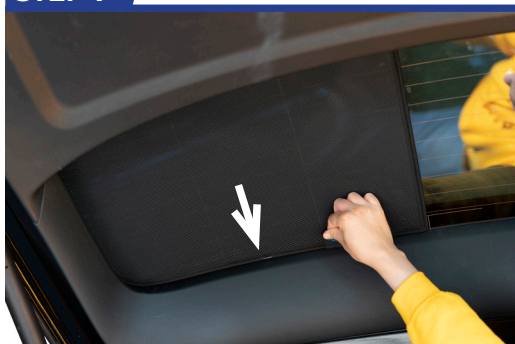

STEP 6

Installation

MERCEDES-BENZ GLE 5DR
MB-GLE-5-B

Tailgate Shade Installation

STEP 7

STEP 8

Repeat this whole process for the other side.

STEP 9