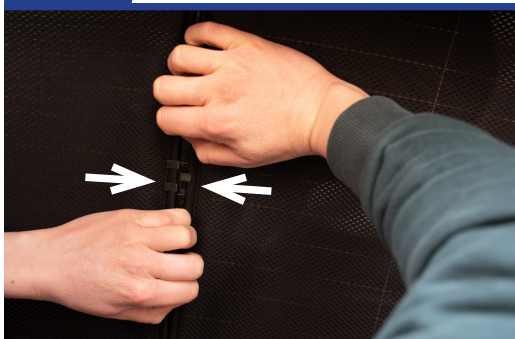

Installation

MERCEDES-BENZ GLE 5DR
MB-GLE-5-B

Tailgate Shade Installation

STEP 7

STEP 8

Repeat this whole process for the other side.

STEP 9

STEP 10

STEP 11

STEP 12