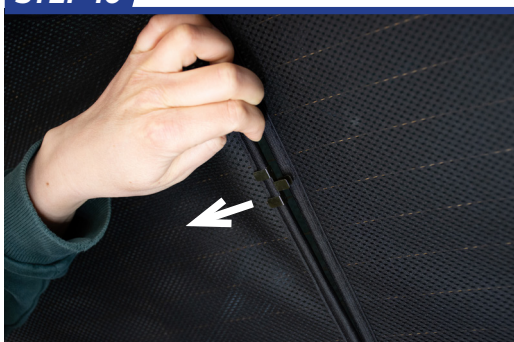

Installation

MERCEDES-BENZ GLE 5DR
MB-GLE-5-B

Tailgate Shade Installation

STEP 7

STEP 8

Repeat this whole process for the other side.

STEP 9

STEP 10

STEP 11

STEP 12