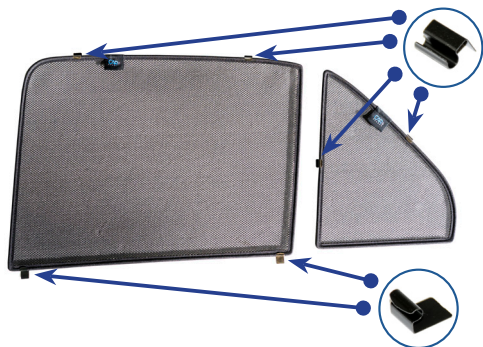

Side Shade Installation

STEP 1