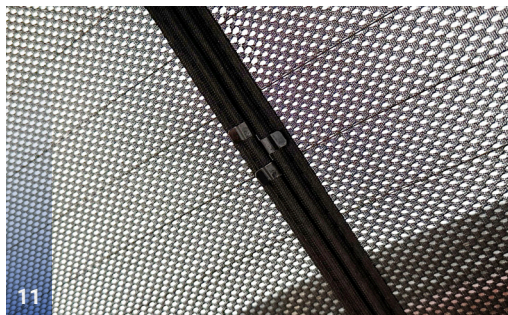

CLIP PLACEMENT

M02 - x2

MERCEDES GLB & EQB | SUV

MB-GLB-5-A

Tailgate Window

CLIP PLACEMENT

Tailgate Shades - x2

M12 - x2

M14 - x1

CAR

S H A D E S