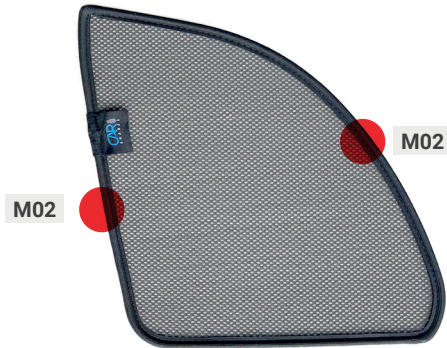

M11

M11

M11 - x4

TOOL

MERCEDES GLB & EQB | SUV

MB-GLB-5-A

Port Windows

Port Window Shades - x2

CLIP PLACEMENT

M02 - x2

MERCEDES GLB & EQB | SUV

MB-GLB-5-A

Tailgate Window

CLIP PLACEMENT

Tailgate Shades - x2

M12 - x2