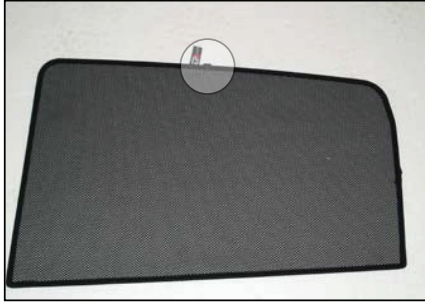

Installation Manual

MERCEDES B CLASS
MB-BCLS-5-A-18

COMPONENTS INCLUDED

FIXING CLIPS

CL-M02 x 2

Installation

MERCEDES B CLASS

MB-BCLS-5-A-18

SIDE SHADE INSTALLATION

X2

Installation

MERCEDES B CLASS

MB-BCLS-5-A-18

SIDE SHADE INSTALLATION

X2