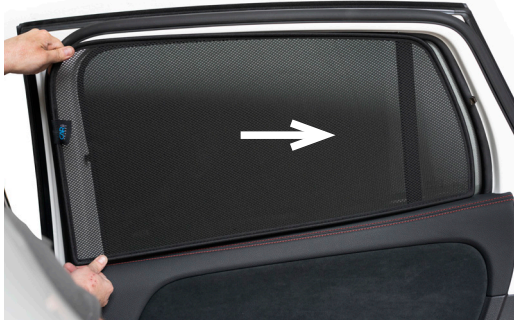

STEP 6

Repeat steps 3 & 4 for the other M11 clip

Installation

MERCEDES BENZ GLA 5DR
MB-GLA-5-B

Side Shade Installation

STEP 7

STEP 8

STEP 9