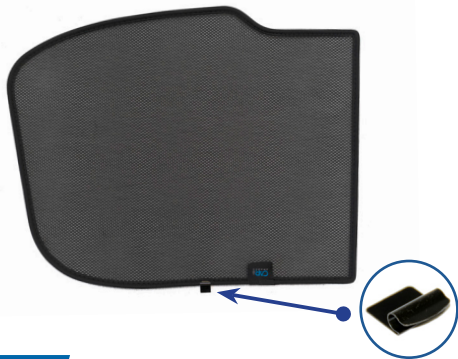

Installation

MERCEDES BENZ GLA 5DR
MB-GLA-5-B

Components Needed

Tailgate Shades

CL-M12 x 2

CL-M14 x 1

Tailgate Shade Installation

STEP 1