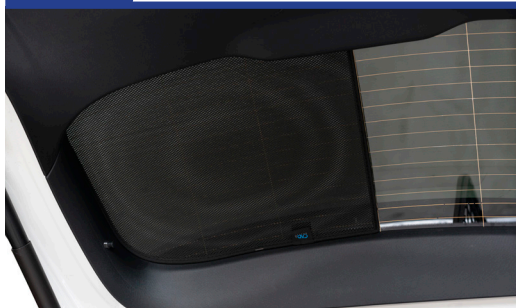

Tailgate Shade Installation

STEP 7