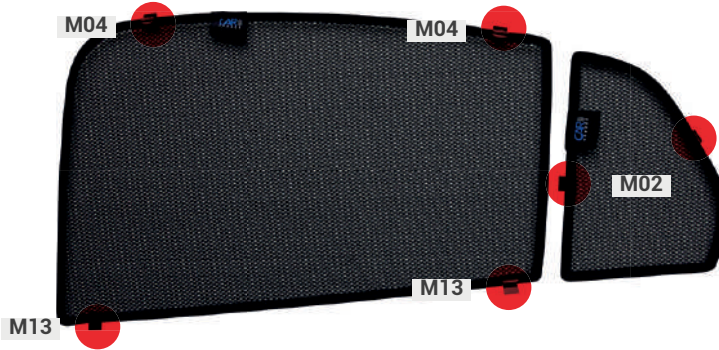

P01

P02

CLEANER

TRIM TOOL - x1

MERCEDES-BENZ GLC COUPÉ | 5 DOOR

MB-GLCC-5-A

Side Windows

CLIP PLACEMENT

Side Window Shades - x2

M02 - x4

M04 - x4

M13 - x4

MERCEDES-BENZ GLC COUPÉ | 5 DOOR

MB-GLCC-5-A

Load Area Windows

Load Area Shades - x2