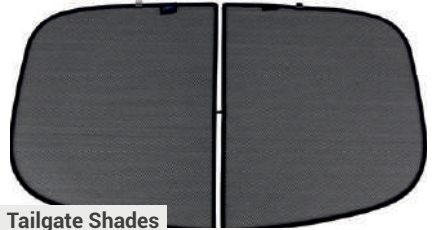

MERCEDES-BENZ GLC COUPÉ | 5 DOOR

MB-GLCC-5-A

Included Components:

Side Window Shades

Tailgate Shades

Load Area Shades

M01

M02 - x8