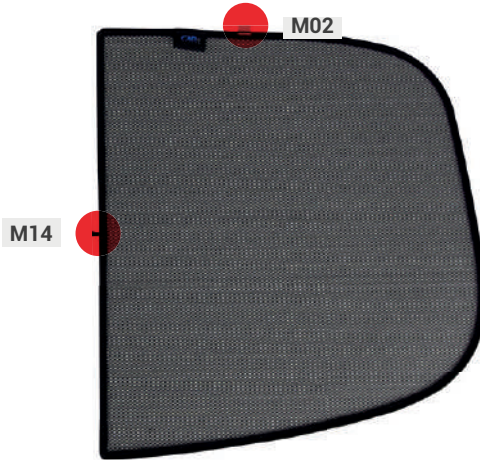

Side Window Shades - x2

M02 - x4

M04 - x4

M13 - x4

MERCEDES-BENZ GLC COUPÉ | 5 DOOR

MB-GLCC-5-A

Load Area Windows

Load Area Shades - x2

CLIP PLACEMENT

M02 - x2

05

06

MERCEDES-BENZ GLC COUPÉ | 5 DOOR

MB-GLCC-5-A

Tailgate Window

Tailgate Shades - x2

CLIP PLACEMENT

M02 - x2

M14 - x1

CAR

S H A D E S