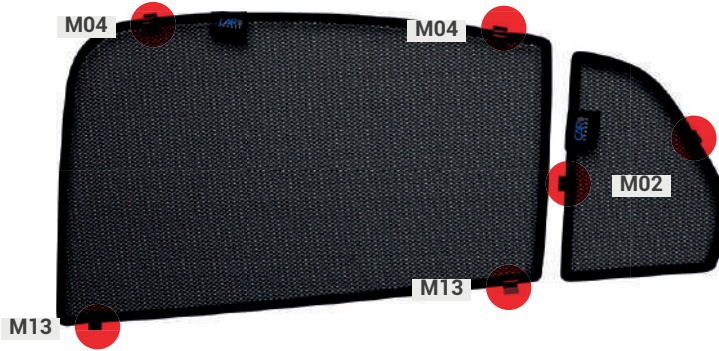

CLEANER

TRIM TOOL - x1

MERCEDES-BENZ GLC COUPÉ | 5 DOOR

MB-GLCC-5-A-18

Side Windows

CLIP PLACEMENT

Side Window Shades - x2

M02 - x4

M04 - x4

M13 - x4

CAR

S H A D E S