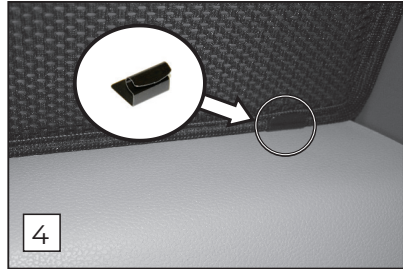

Installation Manual

MERCEDES BENZ R CLASS 5DR
MB-RCLS-5-L

COMPONENTS INCLUDED

FIXING CLIPS

CL-M13 x 4

CL-M02 x 2

CL-M12 x 4

CL-M04 x 2

Installation

MERCEDES BENZ R CLASS 5DR
MB-RCLS-5-L

SIDE SHADE INSTALLATION

Installation

MERCEDES BENZ R CLASS 5DR
MB-RCLS-5-L

PORT SHADE & TAILGATE SHADE INSTALLATION