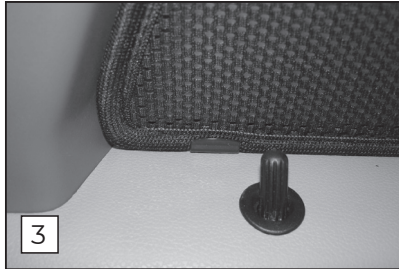

Installation Manual

MERCEDES BENZ R CLASS 5DR
MB-RCLS-5-L

COMPONENTS INCLUDED

FIXING CLIPS

CL-M13 x 4

CL-M02 x 2

CL-M12 x 4

CL-M04 x 2

Installation

MERCEDES BENZ R CLASS 5DR
MB-RCLS-5-L

SIDE SHADE INSTALLATION

Installation

MERCEDES BENZ R CLASS 5DR
MB-RCLS-5-L

PORT SHADE & TAILGATE SHADE INSTALLATION