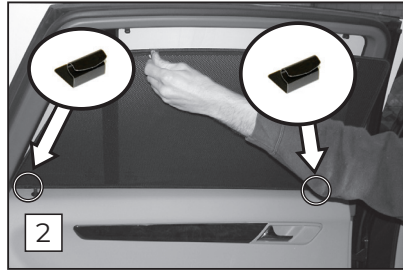

Installation Manual

MERCEDES BENZ R CLASS 5DR
MB-RCLS-5-L

COMPONENTS INCLUDED

FIXING CLIPS

CL-M13 x 4

CL-M02 x 2

CL-M12 x 4

CL-M04 x 2

Installation

MERCEDES BENZ R CLASS 5DR
MB-RCLS-5-L

SIDE SHADE INSTALLATION

Installation

MERCEDES BENZ R CLASS 5DR
MB-RCLS-5-L

PORT SHADE & TAILGATE SHADE INSTALLATION