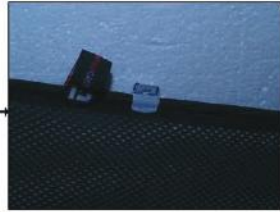

Installation Manual

MERCEDES BENZ C-CLASS 4 DR
MB-CCLS-4-C-18

COMPONENTS INCLUDED

x 2

x 2

FIXING CLIPS

CL-M02 x 4

CL-M12 x 4

Installation

MERCEDES BENZ C-CLASS 4 DR
MB-CCLS-4-C-18

SIDE SHADE INSTALLATION

Installation

MERCEDES BENZ C-CLASS 4 DR
MB-CCLS-4-C-18

SIDE SHADE INSTALLATION

Installation

MERCEDES BENZ C-CLASS 4 DR
MB-CCLS-4-C-18