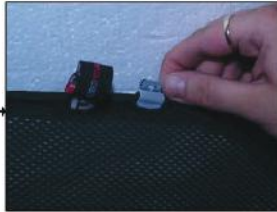

Installation Manual

MERCEDES BENZ C-CLASS 4 DR
MB-CCLS-4-C-18

COMPONENTS INCLUDED

x 2

x 2

FIXING CLIPS

CL-M02 x 4

CL-M12 x 4

Installation

MERCEDES BENZ C-CLASS 4 DR
MB-CCLS-4-C-18

SIDE SHADE INSTALLATION

Installation

MERCEDES BENZ C-CLASS 4 DR
MB-CCLS-4-C-18

SIDE SHADE INSTALLATION

Installation

MERCEDES BENZ C-CLASS 4 DR
MB-CCLS-4-C-18