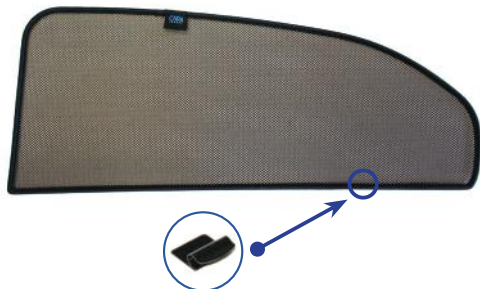

Installation

MERCEDES A-CLASS 5DR
MB-ACLS-5-D-18

Components Needed

Side Shade Installation

STEP 1