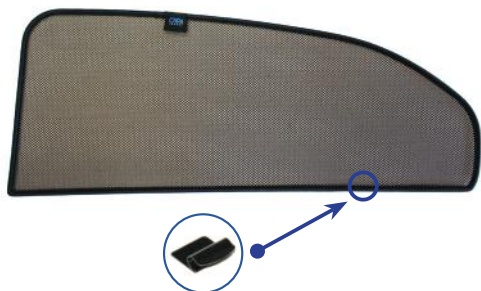

Installation Manual

MERCEDES A-CLASS 5DR
MB-ACLS-5-D

Shades

Side Shades

Tailgate Shades

Fixing Clips

CL-M12 x 4

CL-M14 x 1

CL-M11 x 6

CL-T01 x 1

Installation

MERCEDES A-CLASS 5DR
MB-ACLS-5-D

Components Needed

Side Shades

CL-M12 x 2

CL-M11 x 6

CL-T01 x 1

Side Shade Installation

STEP 1

STEP 2

STEP 3

STEP 4

STEP 5

STEP 6