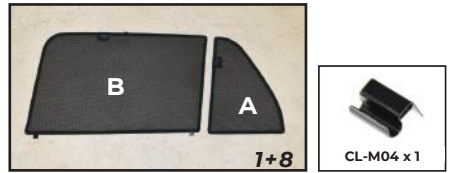

Installation Manual

MERCEDES BENZ E-CLASS ESTATE
MB-ECLS-E-C-18

COMPONENTS INCLUDED

FIXING CLIPS

CL-M04 x 2

CL-M13 x 6

Side Shade (A) Installation

MERCEDES BENZ E-CLASS ESTATE
MB-ECLS-E-C-18

COMPONENTS NEEDED:

STEP #1

ATTACH CLIPS ON SHADE EDGES

STEP #2

POSITION THE SIDE SHADE

STEP #3

INSERT CLIPS BEHIND INTERIOR TRIM

STEP #4