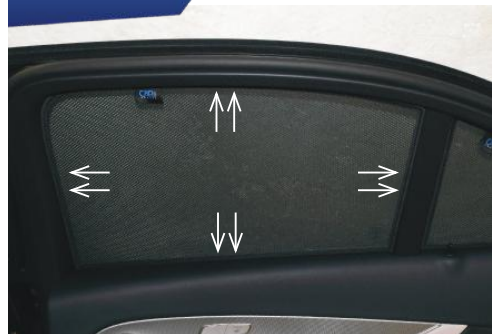

Installation Manual

MERCEDES BENZ E-CLASS ESTATE
MB-ECLS-E-C-18

COMPONENTS INCLUDED

FIXING CLIPS

CL-M04 x 2

CL-M13 x 6

Side Shade (A) Installation

MERCEDES BENZ E-CLASS ESTATE
MB-ECLS-E-C-18

COMPONENTS NEEDED:

STEP #1

ATTACH CLIPS ON SHADE EDGES

STEP #2

POSITION THE SIDE SHADE

STEP #3

INSERT CLIPS BEHIND INTERIOR TRIM

STEP #4

ENSURE SECURELY FITTED IN PLACE

CAR
SHADES

Side Shade (B) Installation

MERCEDES BENZ E-CLASS ESTATE
MB-ECLS-E-C-18

COMPONENTS NEEDED:

STEP #1

INSERT CLIPS INSIDE WEATHERSTRIP

STEP #2

POSITION THE SIDE SHADE

STEP #3

ATTACH SIDE SHADE BEHIND CLIPS

STEP #4

ENSURE SECURELY FITTED IN PLACE

CAR
SHADES