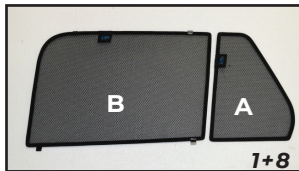

COMPONENTS NEEDED:

STEP #1

POSITION THE SIDE SHADE

STEP #2

ENSURE SECURELY FITTED IN PLACE

CAR
SHADES

Side Shade (B) Installation

MERCEDES C-CLASS EST
MB-CCLS-E-D-18

COMPONENTS NEEDED:

CL-M04 x 2

CL-M13 x 2

STEP #1

ATTACH CLIPS ON SHADE EDGES

STEP #2

POSITION THE SIDE SHADE

STEP #3