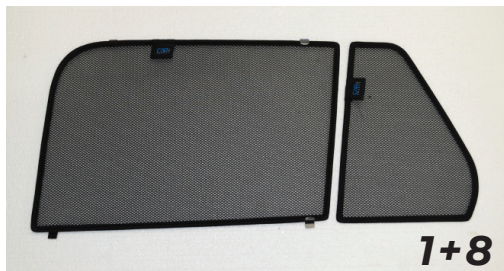

Installation Manual

MERCEDES C-CLASS EST
MB-CCLS-E-D-18

COMPONENTS INCLUDED

FIXING CLIPS

CL-M13 x 4

CL-M04 x 4

Side Shade (A) Installation

MERCEDES C-CLASS EST
MB-CCLS-E-D-18

COMPONENTS NEEDED:

STEP #1

POSITION THE SIDE SHADE

STEP #2

ENSURE SECURELY FITTED IN PLACE

CAR
SHADES

Side Shade (B) Installation

MERCEDES C-CLASS EST
MB-CCLS-E-D-18

COMPONENTS NEEDED:

CL-M04 x 2

CL-M13 x 2

STEP #1

ATTACH CLIPS ON SHADE EDGES

STEP #2

POSITION THE SIDE SHADE

STEP #3