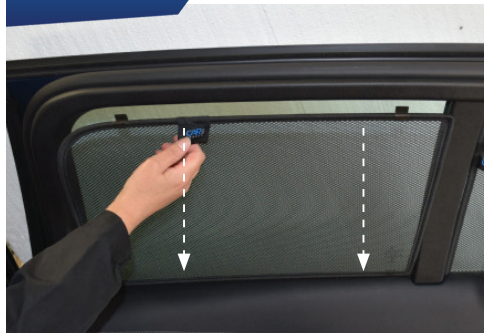

COMPONENTS NEEDED:

STEP #1

POSITION THE SIDE SHADE

STEP #2

ENSURE SECURELY FITTED IN PLACE

CAR
SHADES

Side Shade (B) Installation

MERCEDES C-CLASS EST
MB-CCLS-E-D-18

COMPONENTS NEEDED:

CL-M04 x 2

CL-M13 x 2

STEP #1

ATTACH CLIPS ON SHADE EDGES

STEP #2

POSITION THE SIDE SHADE

STEP #3

INSERT CLIPS BEHIND INTERIOR TRIM

STEP #4

ENSURE SECURELY FITTED IN PLACE

CAR
SHADES