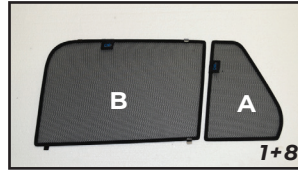

Installation Manual

MERCEDES C-CLASS EST
MB-CCLS-E-D-18

COMPONENTS INCLUDED

FIXING CLIPS

CL-M13 x 4

CL-M04 x 4

Side Shade (A) Installation

MERCEDES C-CLASS EST
MB-CCLS-E-D-18

COMPONENTS NEEDED:

STEP #1

POSITION THE SIDE SHADE

STEP #2

ENSURE SECURELY FITTED IN PLACE

CAR
SHADES

Side Shade (B) Installation

MERCEDES C-CLASS EST
MB-CCLS-E-D-18