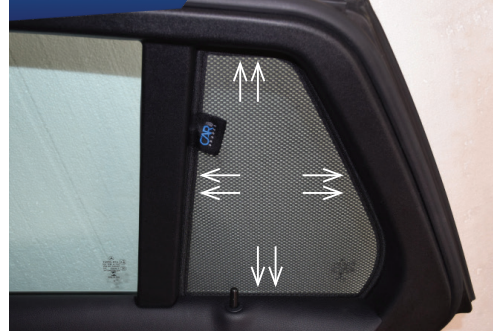

Installation Manual

MERCEDES C-CLASS EST
MB-CCLS-E-D-18

COMPONENTS INCLUDED

FIXING CLIPS

CL-M13 x 4

CL-M04 x 4

Side Shade (A) Installation

MERCEDES C-CLASS EST
MB-CCLS-E-D-18

COMPONENTS NEEDED:

STEP #1

POSITION THE SIDE SHADE

STEP #2

ENSURE SECURELY FITTED IN PLACE

CAR
SHADES

Side Shade (B) Installation

MERCEDES C-CLASS EST
MB-CCLS-E-D-18

COMPONENTS NEEDED:

CL-M04 x 2

CL-M13 x 2

STEP #1

ATTACH CLIPS ON SHADE EDGES

STEP #2

POSITION THE SIDE SHADE

STEP #3

INSERT CLIPS BEHIND INTERIOR TRIM

STEP #4

ENSURE SECURELY FITTED IN PLACE

CAR
SHADES