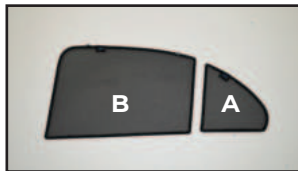

STEP #1

POSITION THE SIDE SHADE

STEP #2

ENSURE SECURELY FITTED IN PLACE

Side Shade (B) Installation

MERCEDES BENZ E-CLASS 4DR
MB-ECLS-4-C-18

COMPONENTS NEEDED:

STEP #1

ATTACH CLIPS ON SHADE EDGES

STEP #2

POSITION THE SIDE SHADE

STEP #3

ATTACH SIDE SHADE BEHIND CLIPS

STEP #4

ENSURE SECURELY FITTED IN PLACE

CAR
SHADES