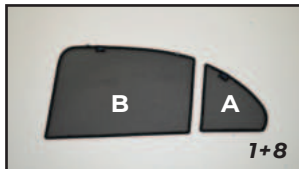

Installation Manual

MERCEDES BENZ E-CLASS 4DR
MB-ECLS-4-C-18

COMPONENTS INCLUDED

FIXING CLIPS

CL-M04 x 4

Side Shade (A) Installation

MERCEDES BENZ E-CLASS 4DR
MB-ECLS-4-C-18

COMPONENTS NEEDED: