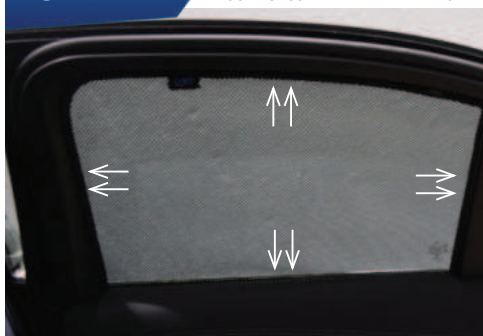

Installation Manual

MERCEDES BENZ E-CLASS 4DR
MB-ECLS-4-C-18

COMPONENTS INCLUDED

FIXING CLIPS

CL-M04 x 4

Side Shade (A) Installation

MERCEDES BENZ E-CLASS 4DR
MB-ECLS-4-C-18

COMPONENTS NEEDED:

STEP #1

POSITION THE SIDE SHADE

STEP #2

ENSURE SECURELY FITTED IN PLACE

Side Shade (B) Installation

MERCEDES BENZ E-CLASS 4DR
MB-ECLS-4-C-18

COMPONENTS NEEDED:

STEP #1

ATTACH CLIPS ON SHADE EDGES

STEP #2

POSITION THE SIDE SHADE

STEP #3

ATTACH SIDE SHADE BEHIND CLIPS

STEP #4

ENSURE SECURELY FITTED IN PLACE

CAR
SHADES