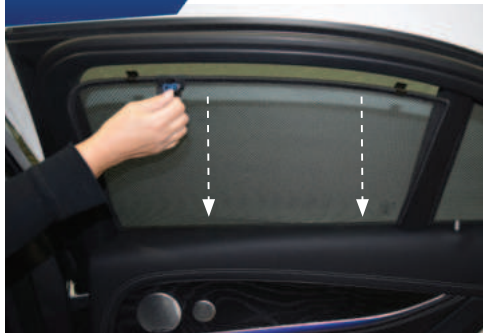

STEP #1

POSITION THE SIDE SHADE

STEP #2

ENSURE SECURELY FITTED IN PLACE

Side Shade (B) Installation

MERCEDES BENZ E-CLASS 4DR
MB-ECLS-4-C-18

COMPONENTS NEEDED:

STEP #1

ATTACH CLIPS ON SHADE EDGES

STEP #2

POSITION THE SIDE SHADE

STEP #3

ATTACH SIDE SHADE BEHIND CLIPS

STEP #4

ENSURE SECURELY FITTED IN PLACE

CAR
SHADES