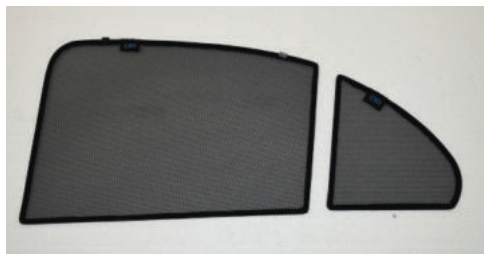

Installation Manual

MERCEDES BENZ E-CLASS 4DR
MB-ECLS-4-C-18

COMPONENTS INCLUDED

FIXING CLIPS

CL-M04 x 4

Side Shade (A) Installation

MERCEDES BENZ E-CLASS 4DR
MB-ECLS-4-C-18

COMPONENTS NEEDED:

STEP #1

POSITION THE SIDE SHADE

STEP #2

ENSURE SECURELY FITTED IN PLACE

Side Shade (B) Installation

MERCEDES BENZ E-CLASS 4DR
MB-ECLS-4-C-18

COMPONENTS NEEDED:

STEP #1