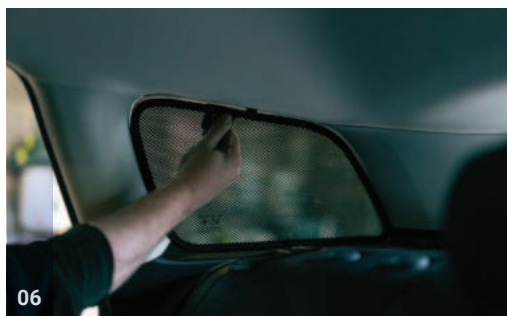

M02 - x4

M03 - x4

MG 5EV | 5-DOOR

MG-5EV-E-A

Load Area Windows

CLIP PLACEMENT

Load Area Shades - x2

M02 - x4