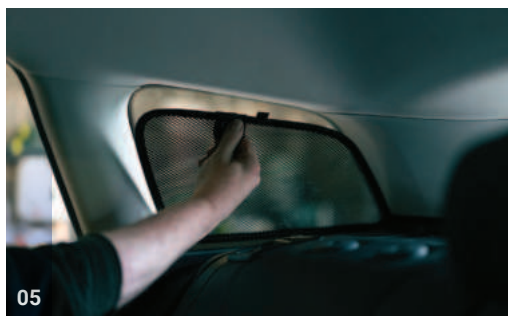

MG 5EV | 5-DOOR

MG-5EV-E-A

Tailgate Window

CLIP PLACEMENT

Tailgate Shades - x2

M02 - x4

M14 - x1

CAR SHADES