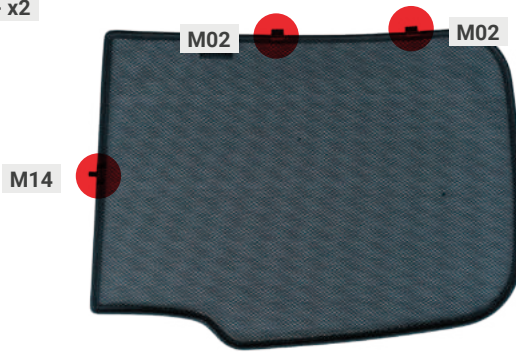

MG 5EV | 5-DOOR

MG-5EV-E-A

Tailgate Window

CLIP PLACEMENT

Tailgate Shades - x2

M02 - x4

M14 - x1

CAR SHADES