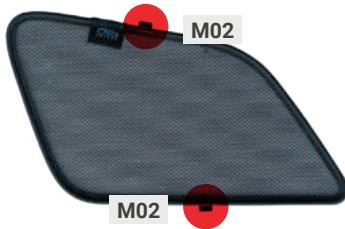

M02 - x4

M03 - x4

MG 5EV | 5-DOOR

MG-5EV-E-A

Load Area Windows

CLIP PLACEMENT

Load Area Shades - x2

M02 - x4

MG 5EV | 5-DOOR

MG-5EV-E-A

Tailgate Window

CLIP PLACEMENT

Tailgate Shades - x2

M02 - x4

M14 - x1

CAR SHADES