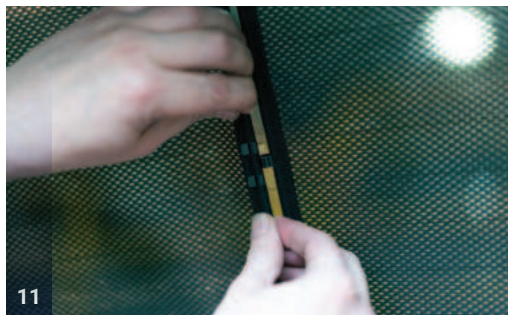

MG 5EV | 5-DOOR

MG-5EV-E-A

Tailgate Window

CLIP PLACEMENT

Tailgate Shades - x2

M02 - x4

M14 - x1

CAR SHADES