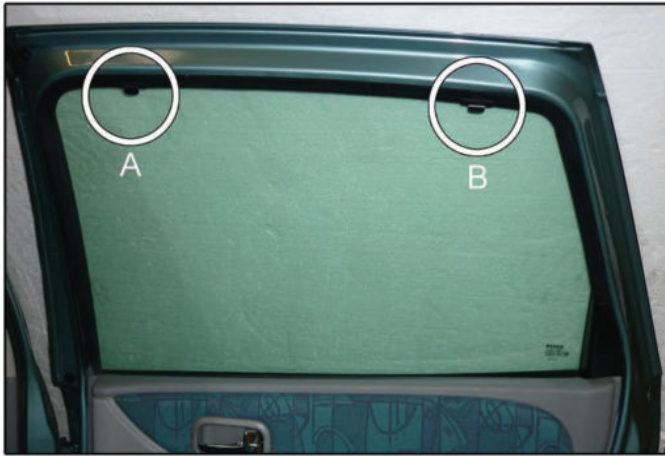

CL-P02 x 4

CL-W01 x 1

Installation

NISSAN ALMERA TINO 5DR

NIS-ALMT-5-A

SIDE SHADE INSTALLATION

Installation

NISSAN ALMERA TINO 5DR