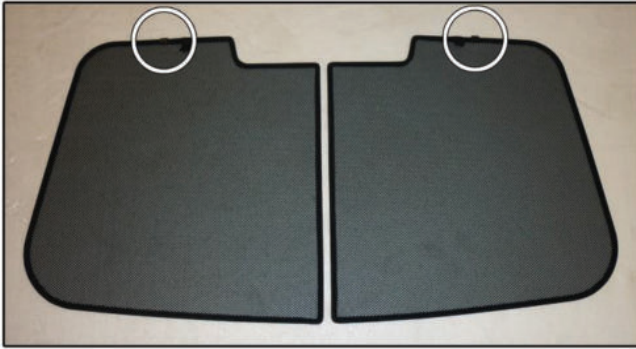

TAILGATE SHADE INSTALLATION