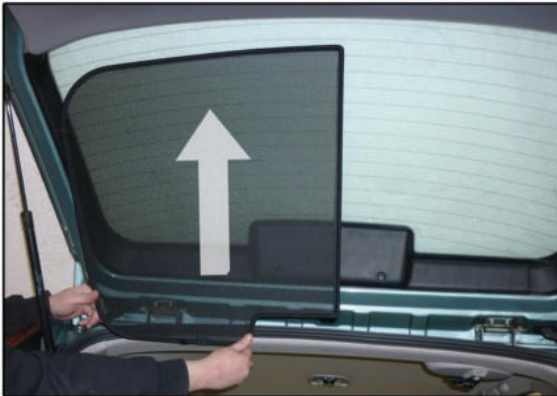

TAILGATE SHADE INSTALLATION