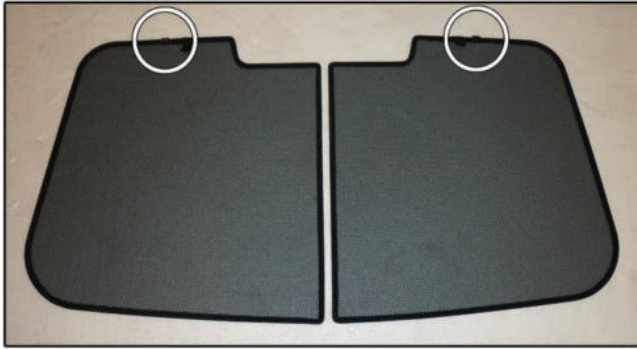

TAILGATE SHADE INSTALLATION