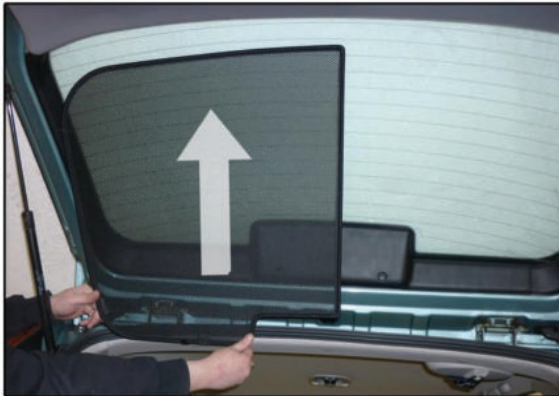

TAILGATE SHADE INSTALLATION