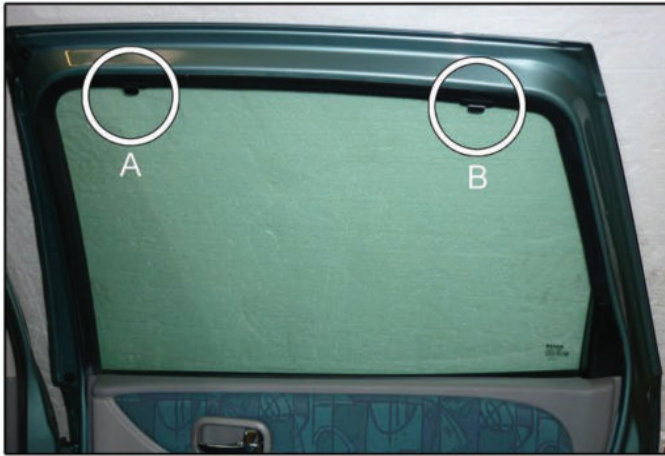

CL-P02 x 4

CL-W01 x 1

Installation

NISSAN ALMERA TINO 5DR

NIS-ALMT-5-B

SIDE SHADE INSTALLATION

Installation

NISSAN ALMERA TINO 5DR