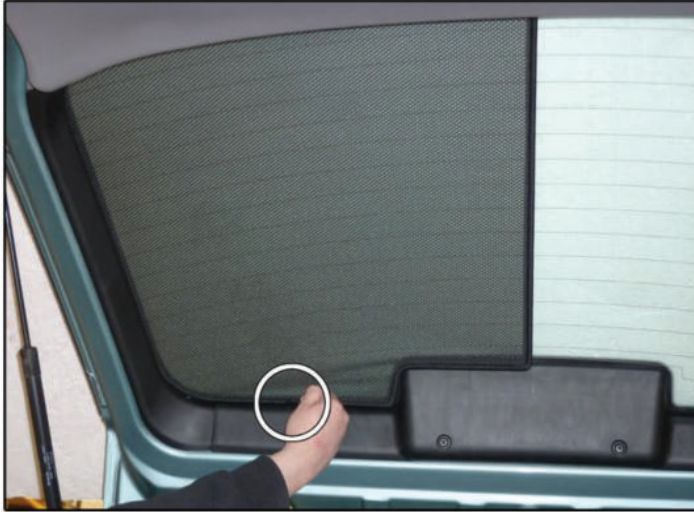

Installation

NISSAN ALMERA TINO 5DR

NIS-ALMT-5-B

TAILGATE SHADE INSTALLATION

Installation

NISSAN ALMERA TINO 5DR

NIS-ALMT-5-B

TAILGATE SHADE INSTALLATION