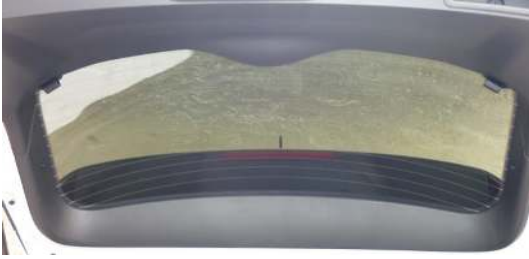

Side Shade Installation

Installation

NISSAN QASHQAI 5DR
NIS-QASH-5-BX

Port Shade Installation

Installation

NISSAN QASHQAI 5DR
NIS-QASH-5-BX

Tailgate Shade Installation

Installation