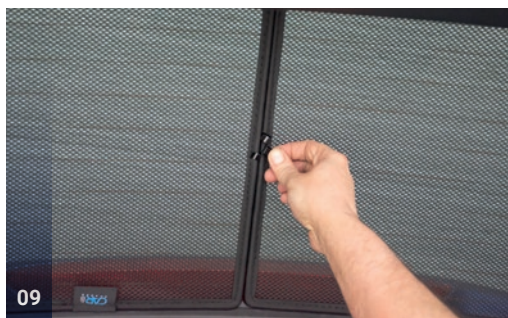

NISSAN X-TRAIL | SUV

NIS-XTRL-5-D

Tailgate Window

CLIP PLACEMENT

Tailgate Shades - x2

M02 - x2

M12 - x2

M14 - x1