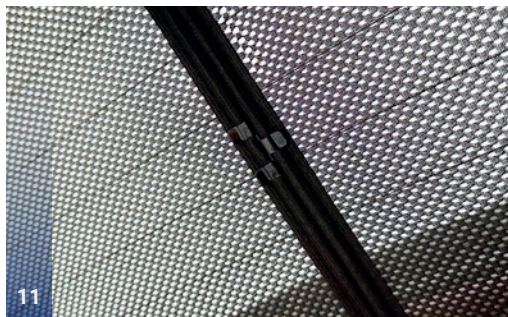

NISSAN X-TRAIL | SUV

NIS-XTRL-5-D

Tailgate Window

CLIP PLACEMENT

Tailgate Shades - x2

M02 - x2

M12 - x2

M14 - x1