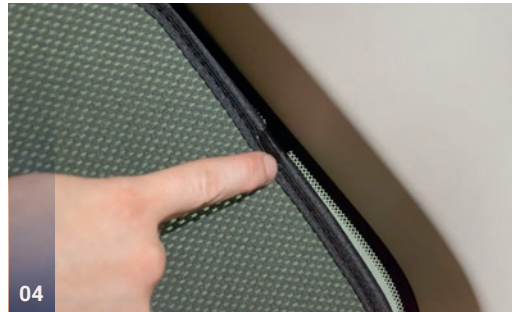

NISSAN X-TRAIL | SUV

NIS-XTRL-5-D

Tailgate Window

CLIP PLACEMENT

Tailgate Shades - x2

M02 - x2

M12 - x2

M14 - x1