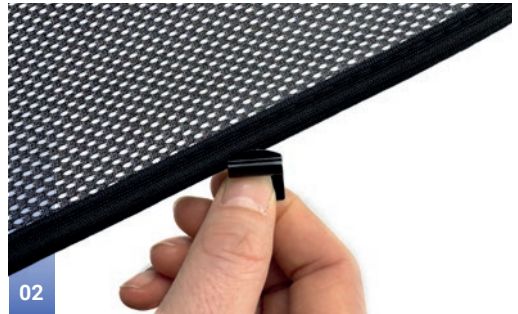

M02 - x2

M13 - x2

NISSAN X-TRAIL | SUV

NIS-XTRL-5-D

Port Windows

Port Window Shades - x2

CLIP PLACEMENT

M02 - x2

NISSAN X-TRAIL | SUV

NIS-XTRL-5-D

Tailgate Window

CLIP PLACEMENT

Tailgate Shades - x2

M02 - x2

M12 - x2

M14 - x1