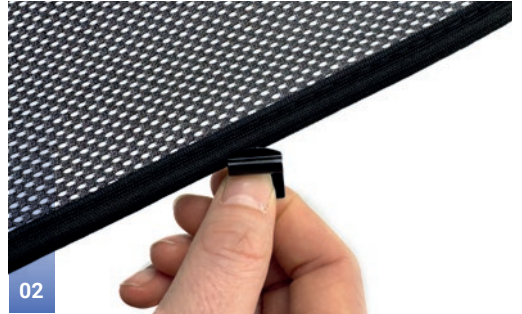

P02

CLEANER

TRIM TOOL

NISSAN X-TRAIL | SUV

NIS-XTRL-5-D

Side Windows

Side Window Shades - x2

CLIP PLACEMENT

M02 - x2

M13 - x2

NISSAN X-TRAIL | SUV

NIS-XTRL-5-D

Port Windows

Port Window Shades - x2

CLIP PLACEMENT

M02 - x2