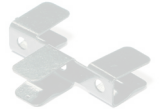

### Included Components:

### Side Window Shades

M01

M02 - x4

M03

M04

M05

M09

M11

M12

M13 - x4

M14

P01

P02

CLEANER

TRIM TOOL - x1