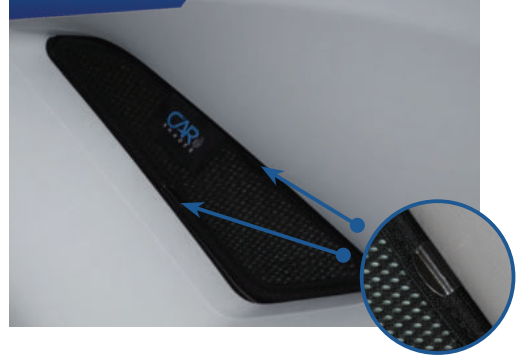

POSITION THE SIDE SHADE

STEP #3

ATTACH SIDE SHADE BEHIND CLIPS

STEP #4

ENSURE SECURELY FITTED IN PLACE

CAR
SHADES

Quarter Light Shade Installation

GM GRANDLAND 5DR
VAU-GRAN-5-A

COMPONENTS NEEDED:

STEP #1

ATTACH CLIPS ON SHADE EDGES

STEP #2

INSERT CLIPS BEHIND INTERIOR TRIM

STEP #3

ENSURE SECURELY FITTED IN PLACE

Rear Shade Installation