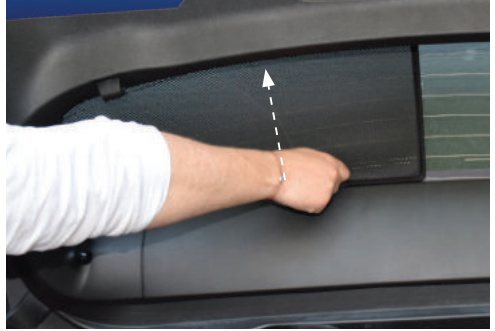

GM GRANDLAND 5DR
VAU-GRAN-5-A

COMPONENTS NEEDED:

STEP #1

ATTACH CLIPS ON SHADE EDGES

STEP #2

POSITION THE REAR SHADE

STEP #3

INSERT CLIPS BEHIND INTERIOR TRIM