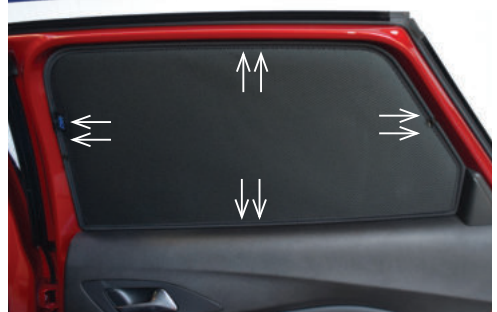

POSITION THE SIDE SHADE

STEP #3

ATTACH SIDE SHADE BEHIND CLIPS

STEP #4

ENSURE SECURELY FITTED IN PLACE

CAR
SHADES

Quarter Light Shade Installation

GM GRANDLAND 5DR
VAU-GRAN-5-A

COMPONENTS NEEDED:

STEP #1

ATTACH CLIPS ON SHADE EDGES

STEP #2

INSERT CLIPS BEHIND INTERIOR TRIM

STEP #3

ENSURE SECURELY FITTED IN PLACE

Rear Shade Installation