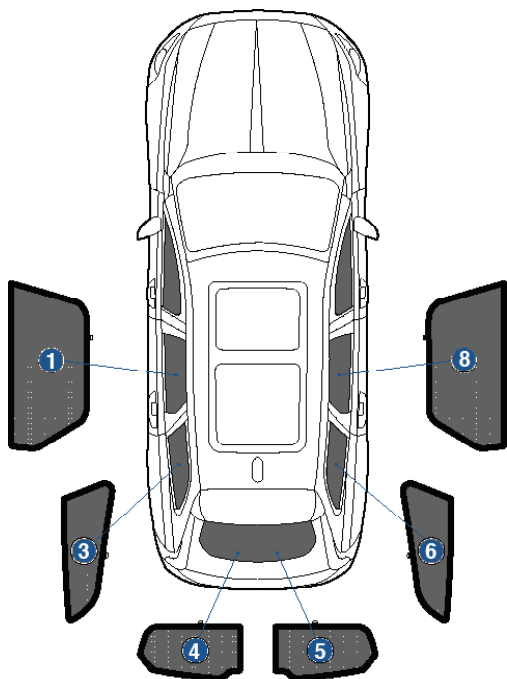

Installation Manual

GM GRANDLAND 5DR
VAU-GRAN-5-A

COMPONENTS INCLUDED

SHADES

FIXING CLIPS

CL-M02 x 4

CL-M05 x 4

CL-M14 x 1

CL-M12 x 4

CL-T01 x 1

Side Shade Installation

GM GRANDLAND 5DR
VAU-GRAN-5-A

COMPONENTS NEEDED:

STEP #1

INSERT CLIPS INSIDE WEATHERSTRIP

STEP #2

POSITION THE SIDE SHADE

STEP #3

ATTACH SIDE SHADE BEHIND CLIPS

STEP #4

ENSURE SECURELY FITTED IN PLACE

CAR
SHADES

Quarter Light Shade Installation

GM GRANDLAND 5DR
VAU-GRAN-5-A