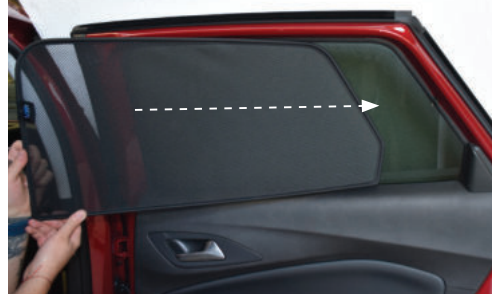

CL-M12 x 4

CL-T01 x 1

Side Shade Installation

GM GRANDLAND 5DR
VAU-GRAN-5-A

COMPONENTS NEEDED:

STEP #1

INSERT CLIPS INSIDE WEATHERSTRIP

STEP #2

POSITION THE SIDE SHADE

STEP #3

ATTACH SIDE SHADE BEHIND CLIPS

STEP #4

ENSURE SECURELY FITTED IN PLACE

CAR
SHADES

Quarter Light Shade Installation

GM GRANDLAND 5DR
VAU-GRAN-5-A