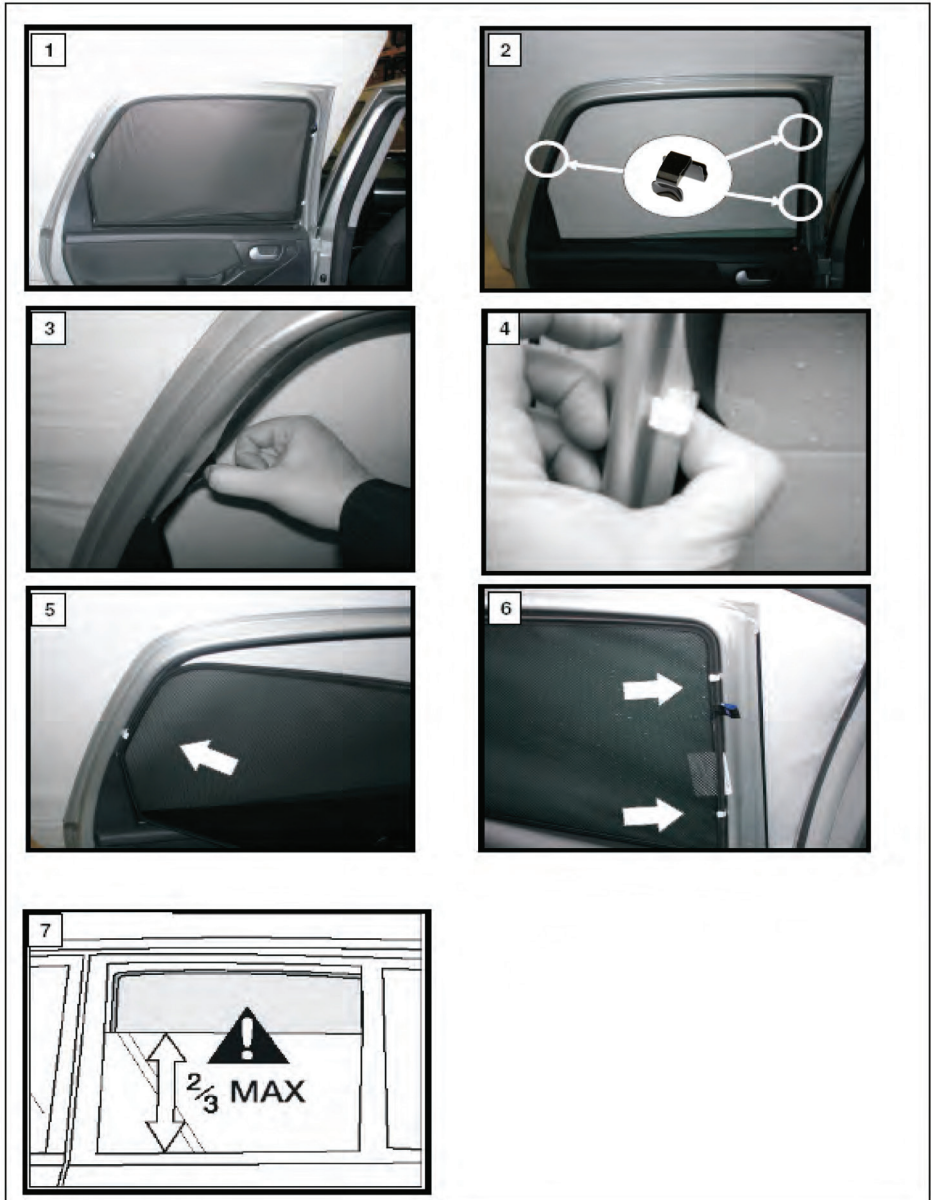

CL-M01 x 2

CL-T01 x 1

CAR
SHADES

Installation

VAUXHALL MERIVA 5DR

VAU-MERI-5-A

SIDE SHADE INSTALLATION

Installation