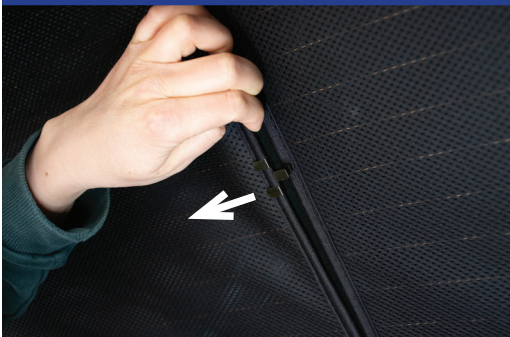

STEP 6

Installation

PORSCHE CAYENNE 5DR
POR-CAYE-5-B

Tailgate Shade Installation

STEP 7

Repeat this whole process for the other side.

STEP 8

STEP 9