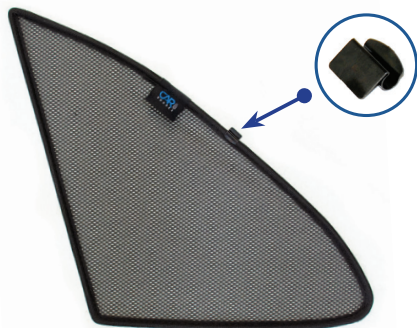

PORSCHE CAYENNE 5DR
POR-CAYE-5-B

Side Shade Installation

STEP 7

STEP 8

View from the other side with window down

STEP 9

Repeat this whole process for the other side.

Installation

PORSCHE CAYENNE 5DR
POR-CAYE-5-B

Components Needed

Port Shades

CL-M02 x 2

Port Shade Installation

STEP 1

STEP 2

STEP 3