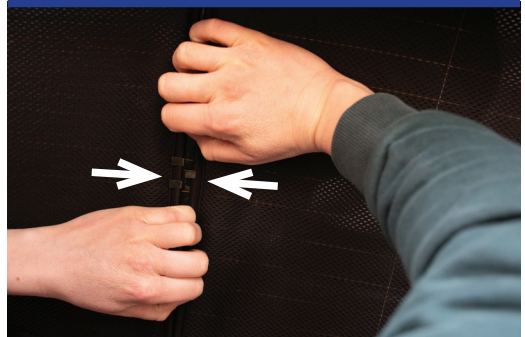

Installation

PORSCHE CAYENNE 5DR
POR-CAYE-5-B

Tailgate Shade Installation

STEP 7

Repeat this whole process for the other side.

STEP 8

STEP 9

STEP 10

STEP 11