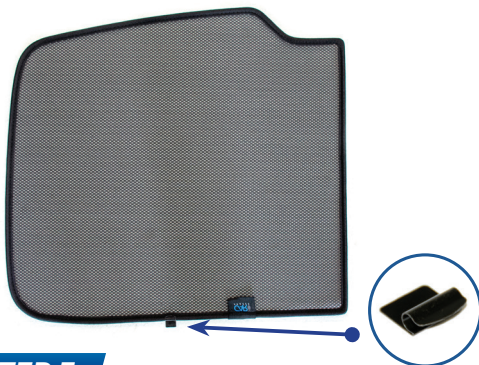

PORSCHE CAYENNE 5DR
POR-CAYE-5-B

Components Needed

Port Shades

CL-M02 x 2

Port Shade Installation

STEP 1

STEP 2

STEP 3

STEP 4

STEP 5

STEP 6

Repeat this whole process for the other side.

Installation

PORSCHE CAYENNE 5DR
POR-CAYE-5-B

Components Needed

Tailgate Shades

CL-M12 x 2

CL-M14 x 1

Tailgate Shade Installation

STEP 1

STEP 2

STEP 3

STEP 4

STEP 5