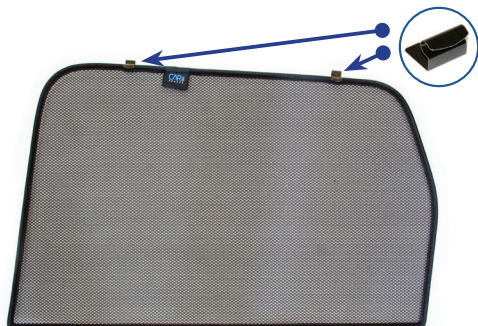

Installation

PORSCHE CAYENNE 5DR
POR-CAYE-5-B

Components Needed

Side Shade Installation

STEP 1