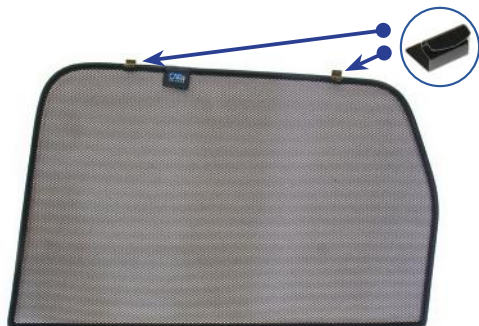

Side Shade Installation

STEP 1