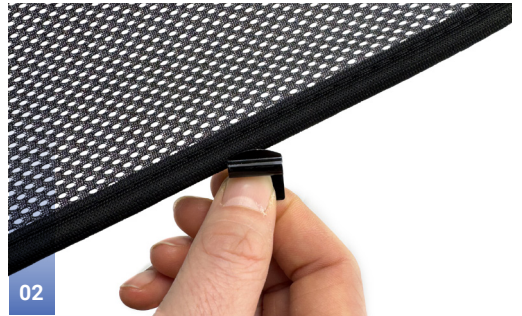

### Side Windows

Side Window Shades - x2

CLIP PLACEMENT

M05 - x4

Trim Tool - x1