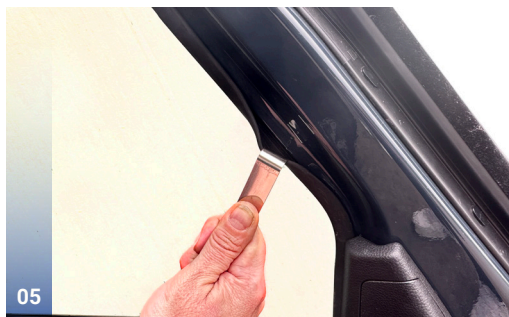

### Side Windows

Side Window Shades - x2

CLIP PLACEMENT

M05 - x4

Trim Tool - x1