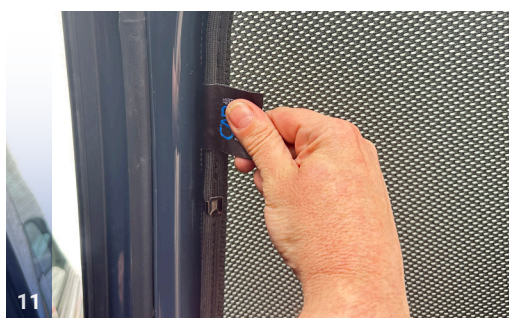

### Side Windows

Side Window Shades - x2

CLIP PLACEMENT

M05 - x4

Trim Tool - x1