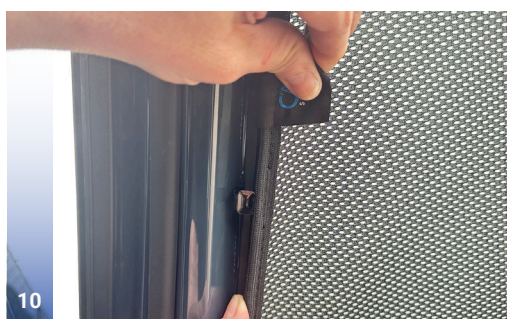

### Side Windows

Side Window Shades - x2

CLIP PLACEMENT

M05 - x4

Trim Tool - x1