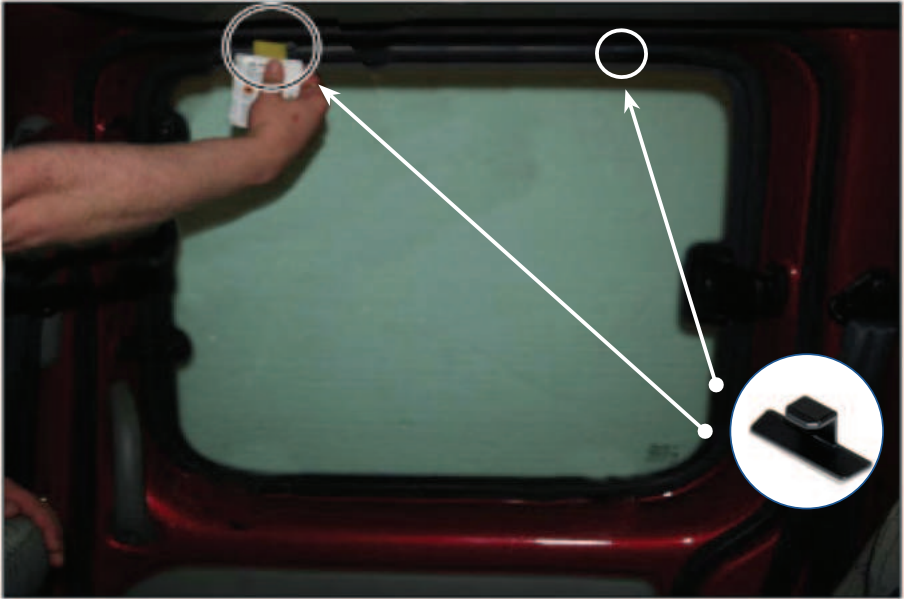

Installation Manual

RENAULT KANGOO 5DR
REN-KANG-5-B

COMPONENTS INCLUDED

CL-M12 x 4

CL-M02 x 4

CL-P02 x 4

CL-W01 x 1

Installation

RENAULT KANGOO 5DR
REN-KANG-5-B

SIDE SHADE INSTALLATION

Installation

RENAULT KANGOO 5DR
REN-KANG-5-B

SIDE SHADE INSTALLATION

Installation

RENAULT KANGOO 5DR
REN-KANG-5-B

SIDE SHADE INSTALLATION