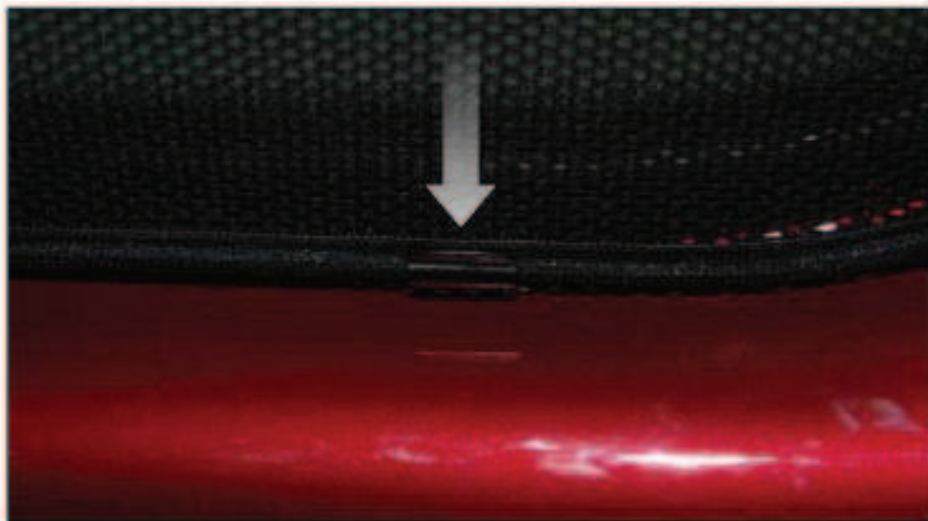

RENAULT KANGOO 5DR
REN-KANG-5-B

SIDE SHADE INSTALLATION

Installation

RENAULT KANGOO 5DR
REN-KANG-5-B

SIDE SHADE INSTALLATION

Installation

RENAULT KANGOO 5DR
REN-KANG-5-B

SIDE SHADE INSTALLATION