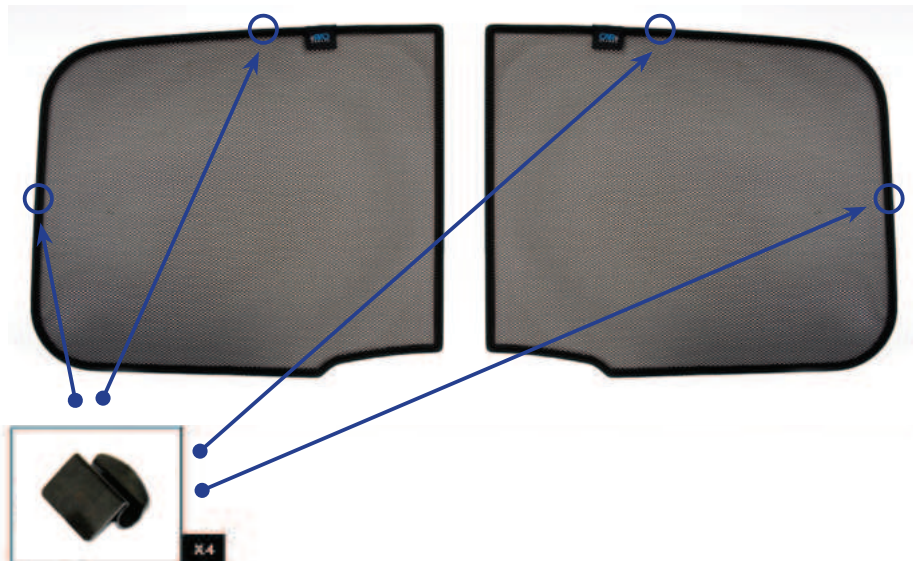

X2

Installation

RENAULT KANGOO 5DR
REN-KANG-5-B

LOAD AREA SHADE INSTALLATION

No clips needed

Installation

RENAULT KANGOO 5DR
REN-KANG-5-B

LOAD AREA SHADE INSTALLATION

Installation

RENAULT KANGOO 5DR
REN-KANG-5-B

LOAD AREA SHADE INSTALLATION

X2

Installation

RENAULT KANGOO 5DR
REN-KANG-5-B

REAR SHADE INSTALLATION

Installation