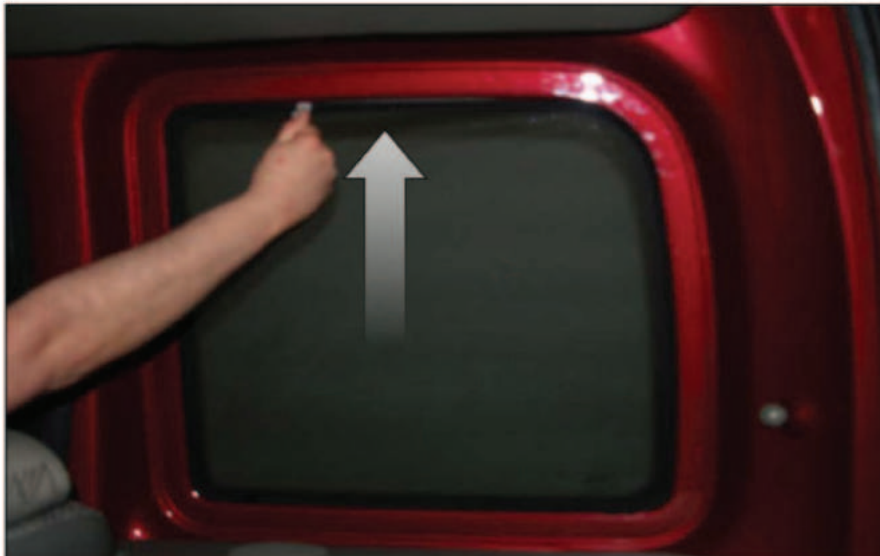

X2

Installation

RENAULT KANGOO 5DR
REN-KANG-5-B

LOAD AREA SHADE INSTALLATION

No clips needed

Installation

RENAULT KANGOO 5DR
REN-KANG-5-B

LOAD AREA SHADE INSTALLATION