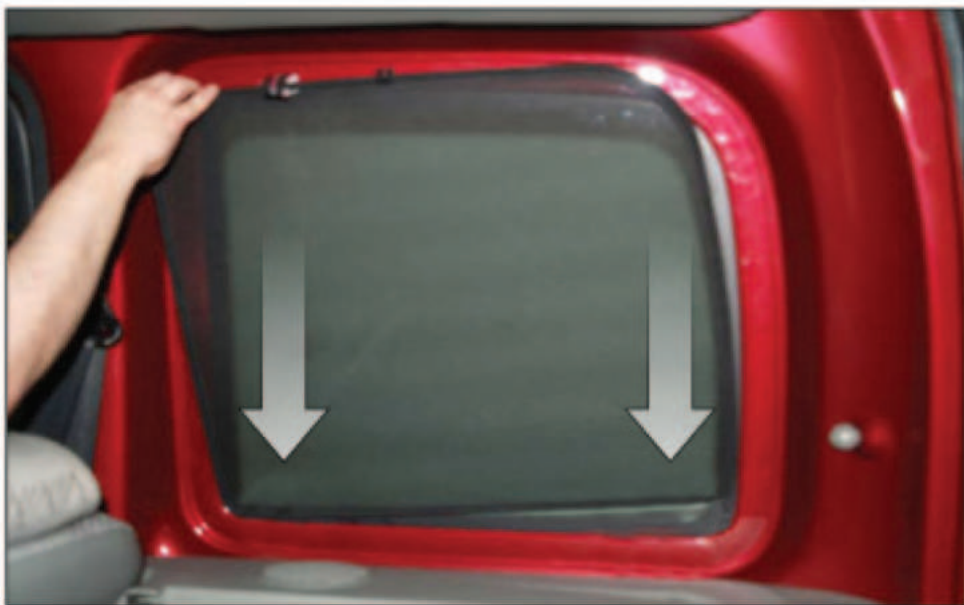

X2

Installation

RENAULT KANGOO 5DR
REN-KANG-5-B

LOAD AREA SHADE INSTALLATION

No clips needed

Installation

RENAULT KANGOO 5DR
REN-KANG-5-B

LOAD AREA SHADE INSTALLATION