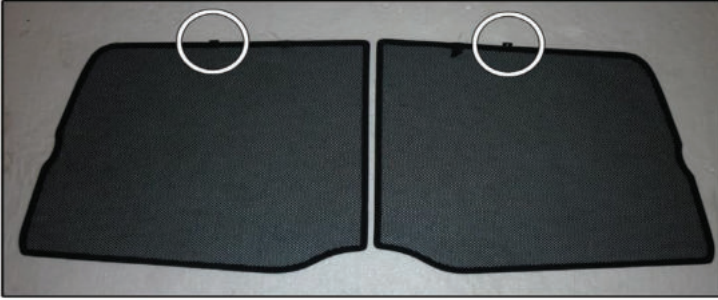

CAR
SHADES

Installation

RENAULT CLIO (MKII) 5DR
REN-CLIO-5-A

SIDE SHADE INSTALLATION

Installation

RENAULT CLIO (MKII) 5DR
REN-CLIO-5-A

SIDE SHADE INSTALLATION

Installation

RENAULT CLIO (MKII) 5DR
REN-CLIO-5-A

SIDE SHADE INSTALLATION

X2

Installation

RENAULT CLIO (MKII) 5DR
REN-CLIO-5-A

TAILGATE SHADE INSTALLATION

Installation

RENAULT CLIO (MKII) 5DR
REN-CLIO-5-A