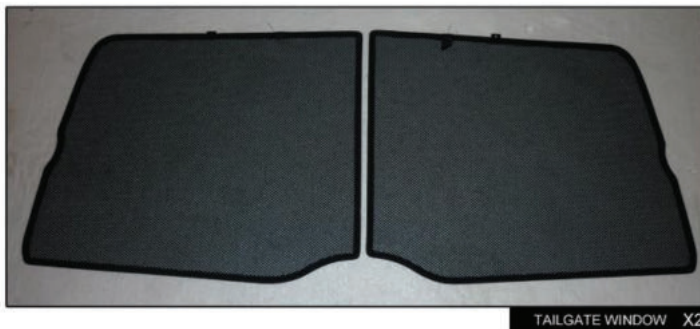

Installation Manual

RENAULT CLIO (MKII) 5DR
REN-CLIO-5-A

COMPONENTS INCLUDED

SIDE WINDOWS X2

TAILGATE WINDOW X2

CL-M02 x 2

CL-M05 x 4

CL-M12 x 2

CAR
SHADES

Installation

RENAULT CLIO (MKII) 5DR
REN-CLIO-5-A

SIDE SHADE INSTALLATION

Installation

RENAULT CLIO (MKII) 5DR
REN-CLIO-5-A

SIDE SHADE INSTALLATION

Installation