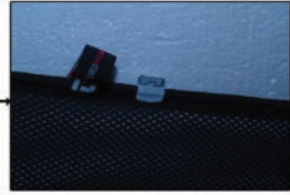

RENAULT CLIO (MKII) 5DR
REN-CLIO-5-A

SIDE SHADE INSTALLATION

X2

Installation

RENAULT CLIO (MKII) 5DR
REN-CLIO-5-A

TAILGATE SHADE INSTALLATION

Installation

RENAULT CLIO (MKII) 5DR
REN-CLIO-5-A