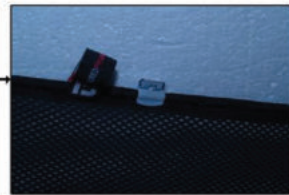

Installation Manual

RENAULT CLIO (MKII) 5DR
REN-CLIO-5-A

COMPONENTS INCLUDED

SIDE WINDOWS X2

TAILGATE WINDOW X2

CL-M02 x 2

CL-M05 x 4

CL-M12 x 2

CAR
SHADES

Installation

RENAULT CLIO (MKII) 5DR
REN-CLIO-5-A

SIDE SHADE INSTALLATION

Installation

RENAULT CLIO (MKII) 5DR
REN-CLIO-5-A

SIDE SHADE INSTALLATION

Installation