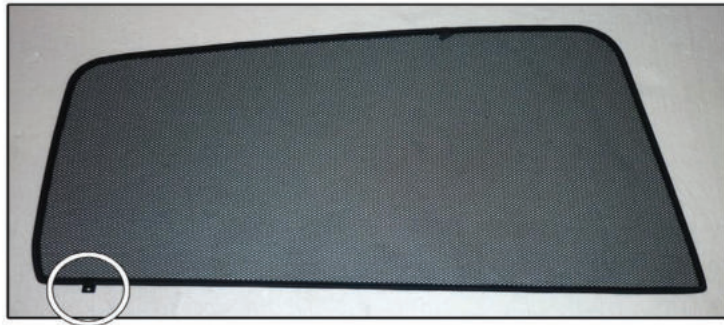

Installation Manual

RENAULT CLIO (MKII) 5DR
REN-CLIO-5-A

COMPONENTS INCLUDED

SIDE WINDOWS X2

TAILGATE WINDOW X2

CL-M02 x 2

CL-M05 x 4

CL-M12 x 2

CAR
SHADES

Installation

RENAULT CLIO (MKII) 5DR
REN-CLIO-5-A

SIDE SHADE INSTALLATION

Installation

RENAULT CLIO (MKII) 5DR
REN-CLIO-5-A

SIDE SHADE INSTALLATION

Installation