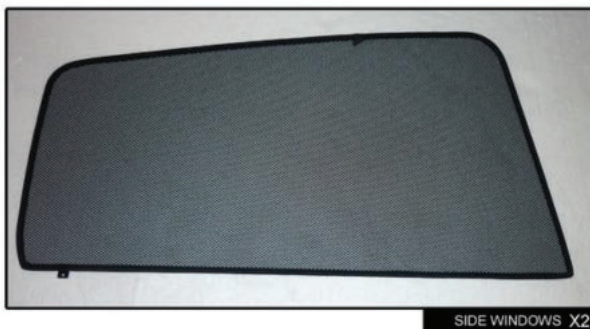

Installation Manual

RENAULT CLIO (MKII) 5DR
REN-CLIO-5-A

COMPONENTS INCLUDED

SIDE WINDOWS X2

TAILGATE WINDOW X2

CL-M02 x 2

CL-M05 x 4

CL-M12 x 2

CAR
SHADES

Installation

RENAULT CLIO (MKII) 5DR
REN-CLIO-5-A

SIDE SHADE INSTALLATION

Installation

RENAULT CLIO (MKII) 5DR
REN-CLIO-5-A

SIDE SHADE INSTALLATION

Installation