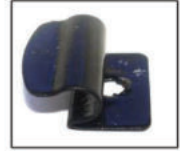

CAR
SHADES

Installation

RENAULT CLIO (MKII) 5DR
REN-CLIO-5-A

SIDE SHADE INSTALLATION

Installation

RENAULT CLIO (MKII) 5DR
REN-CLIO-5-A

SIDE SHADE INSTALLATION

Installation

RENAULT CLIO (MKII) 5DR
REN-CLIO-5-A

SIDE SHADE INSTALLATION

X2

Installation

RENAULT CLIO (MKII) 5DR
REN-CLIO-5-A

TAILGATE SHADE INSTALLATION

Installation

RENAULT CLIO (MKII) 5DR
REN-CLIO-5-A