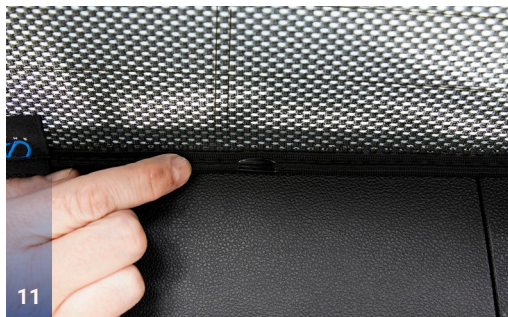

### Tailgate Window

Tailgate Shades - x2

M14

M12

CLIP PLACEMENT

M12 - x2

M14 - x1