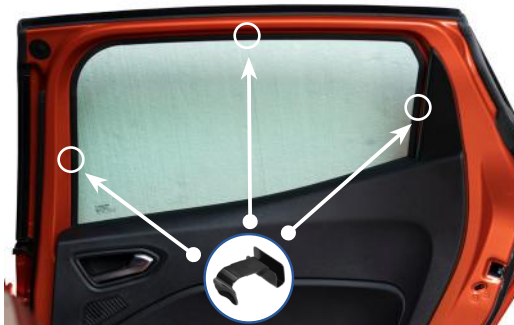

Installation

RENAULT CLIO 5DR
REN-CLIO-5-D-18

Components Needed

Side Shade Installation

STEP 1

STEP 2

STEP 3

STEP 4

STEP 5

Repeat steps 3 & 4 for the other M11 clips.

STEP 6