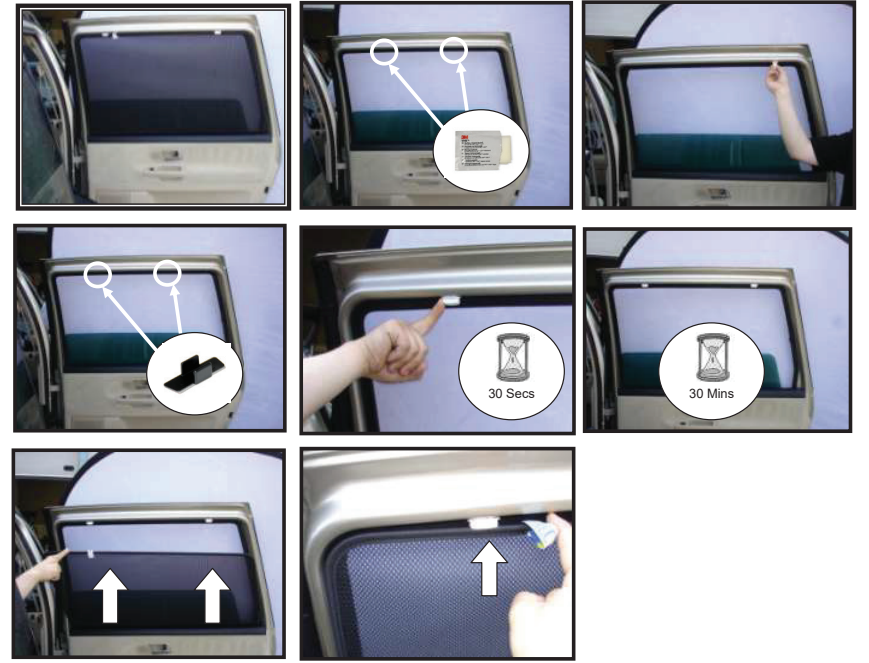

CAR
SHADES

Installation

SEAT ALHAMBRA 5DR

SEA-ALHA-5-A

SIDE & TAILGATE SHADE INSTALLATION

PLEASE NOTE : THE LEFT HAND SIDE TAILGATE SHADE AND THE RIGHT HAND SIDE TAILGATE SHADE ARE DIFFERENT SHAPES AND THEREFORE WILL ONLY FIT THEIR CORRESPONDING SIDE.

2 Of 3

Installation

SEAT ALHAMBRA 5DR

SEA-ALHA-5-A

PORT SHADE INSTALLATION

PLEASE NOTE : THE LEFT HAND SIDE PORTHOLE SHADE AND THE RIGHT HAND SIDE PORTHOLE SHADE ARE DIFFERENT SHAPES AND THEREFORE WILL ONLY FIT THEIR CORRESPONDING SIDE.