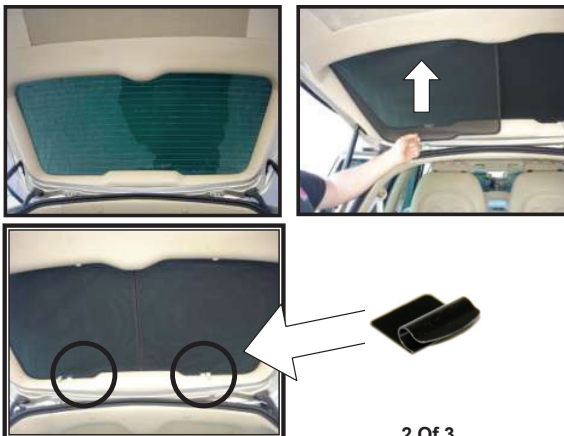

CAR
SHADES

Installation

SEAT ALHAMBRA 5DR

SEA-ALHA-5-A

SIDE & TAILGATE SHADE INSTALLATION

PLEASE NOTE : THE LEFT HAND SIDE TAILGATE SHADE AND THE RIGHT HAND SIDE TAILGATE SHADE ARE DIFFERENT SHAPES AND THEREFORE WILL ONLY FIT THEIR CORRESPONDING SIDE.

2 Of 3

Installation

SEAT ALHAMBRA 5DR

SEA-ALHA-5-A

PORT SHADE INSTALLATION

PLEASE NOTE : THE LEFT HAND SIDE PORTHOLE SHADE AND THE RIGHT HAND SIDE PORTHOLE SHADE ARE DIFFERENT SHAPES AND THEREFORE WILL ONLY FIT THEIR CORRESPONDING SIDE.