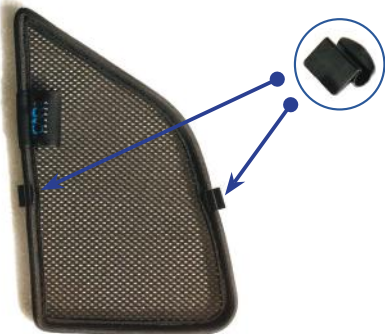

Installation

SEAT ARONA 5DR
SEA-ARON-5-A

Components Needed

Port Shade Installation

STEP 1