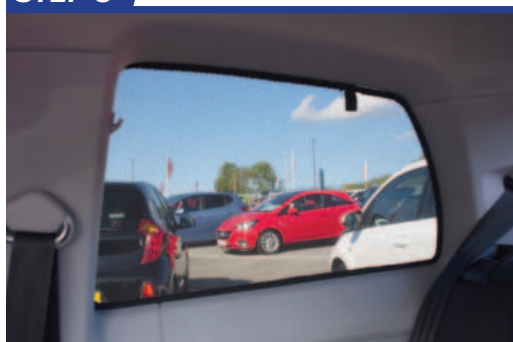

STEP 8

Repeat this whole process for the other side.