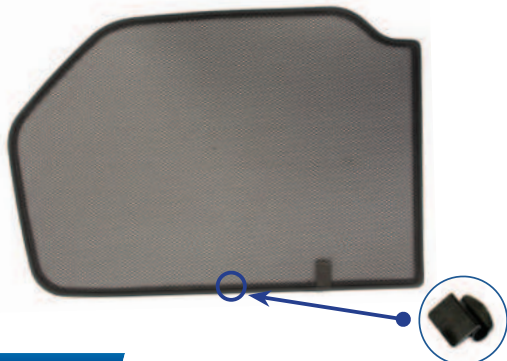

Installation

SEAT MII 3DR
SEA-MII-3-A

Components Needed

Tailgate Shade Installation

STEP 1