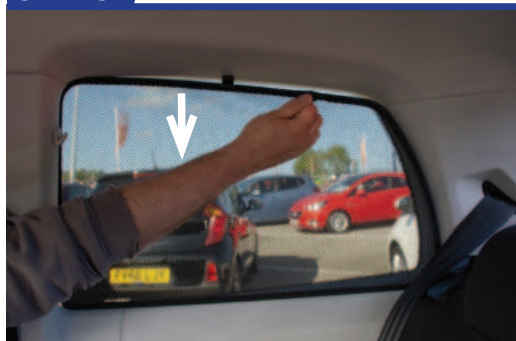

Installation

SEAT MII 3DR
SEA-MII-3-A

Components Needed

Side Shade Installation

STEP 1

STEP 2

STEP 3

STEP 4

STEP 5

STEP 6