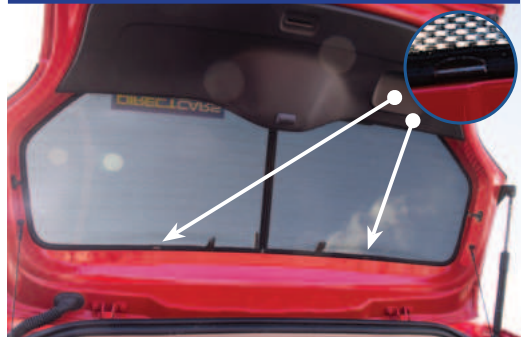

Tailgate Shade Installation

STEP 1

STEP 2

STEP 3

STEP 4

STEP 5

STEP 6

Installation

SEAT MII 3DR
SEA-MII-3-A

Tailgate Shade Installation

STEP 7

Repeat this whole process for the other side.

STEP 8

STEP 9

STEP 10

STEP 11