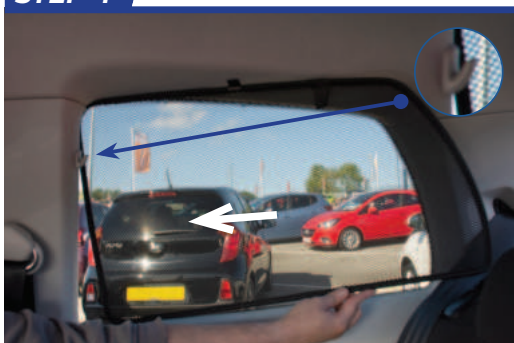

Installation

SEAT MII 3DR
SEA-MII-3-A

Components Needed

Side Shade Installation

STEP 1

STEP 2

STEP 3

STEP 4

STEP 5

STEP 6