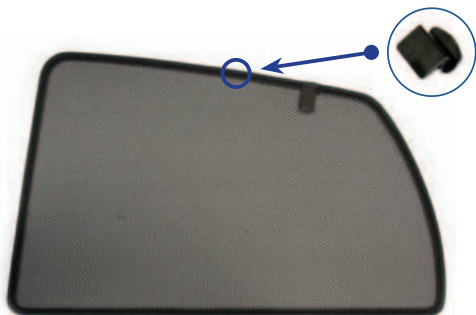

Installation

SEAT MII 3DR
SEA-MII-3-A

Components Needed

Side Shades

CL-M02 x 2

Side Shade Installation

STEP 1

STEP 2