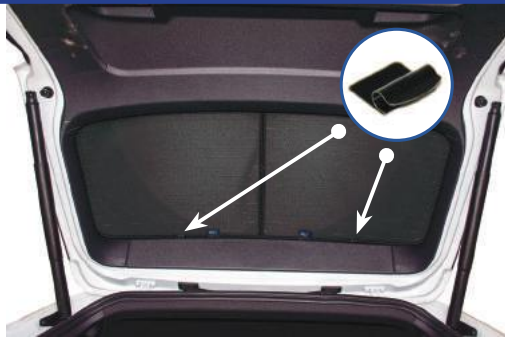

Tailgate Shade Installation

STEP 7