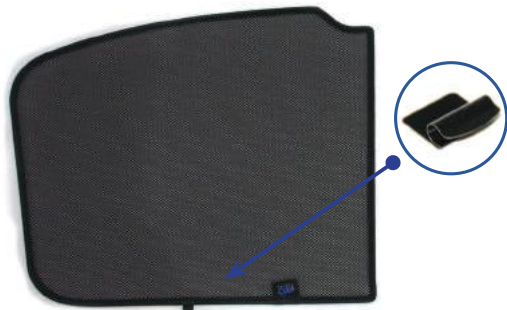

Installation

SEAT TARRACO 5DR
SEA-TARR-5-A

Components Needed

Tailgate Shades

CL-M12 x 2

CL-M14 x 1

Tailgate Shade Installation

STEP 1