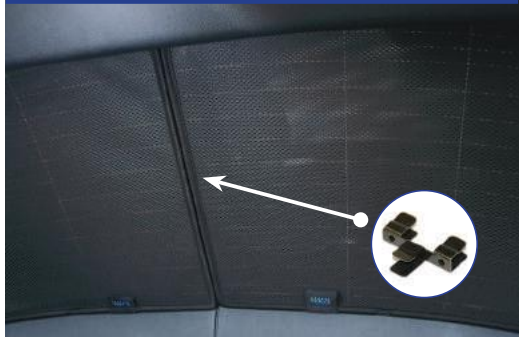

Installation

SEAT TARRACO 5DR
SEA-TARR-5-A

Tailgate Shade Installation

STEP 7

STEP 8

STEP 9

STEP 10

STEP 11