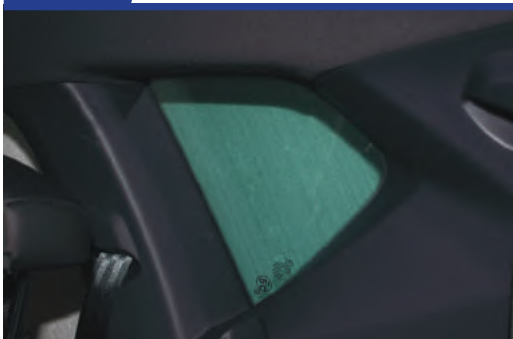

Installation

SEAT TARRACO 5DR
SEA-TARR-5-A

Components Needed

Port Shade Installation

STEP 1

STEP 2

STEP 3

STEP 4

STEP 5

STEP 6

Repeat this whole process for the other side.