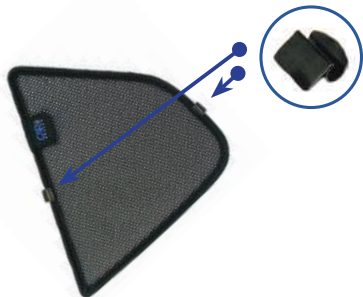

Installation

SEAT TARRACO 5DR
SEA-TARR-5-A

Components Needed

Port Shade Installation

STEP 1