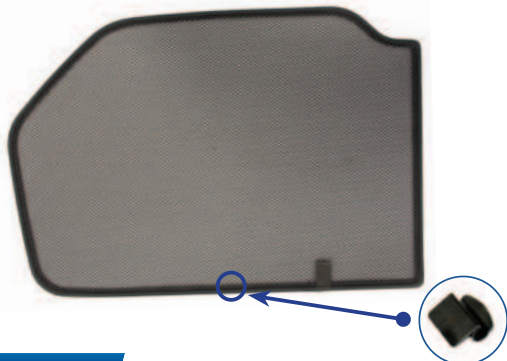

Installation

SKODA CITIGO 3DR
SKO-CG-3-A

Components Needed

Tailgate Shade Installation

STEP 1