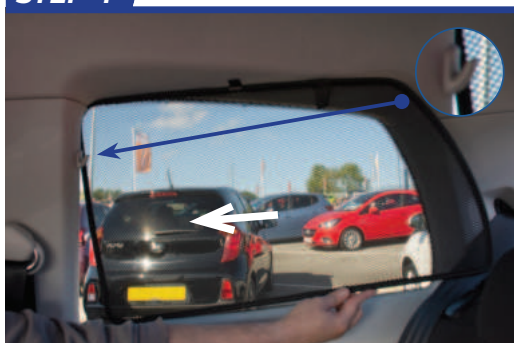

Installation

SKODA CITIGO 3DR
SKO-CG-3-A

Components Needed

Side Shade Installation

STEP 1

STEP 2

STEP 3

STEP 4

STEP 5

STEP 6