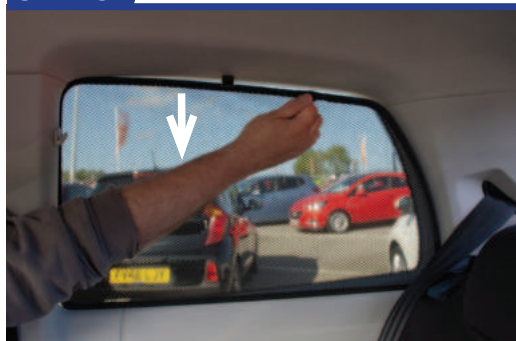

Installation

SKODA CITIGO 3DR
SKO-CG-3-A

Components Needed

Side Shade Installation

STEP 1

STEP 2

STEP 3

STEP 4

STEP 5

STEP 6