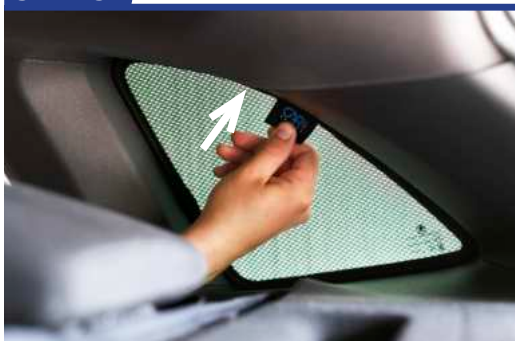

Repeat this whole process for the other side.

Installation

SKODA SCALA 5DR
SKO-SCAL-5-A

Components Needed

Port Shades

CL-M02 x 4

Port Shade Installation

STEP 1

STEP 2

STEP 3

STEP 4

STEP 5

STEP 6

Repeat this whole process for the other side.

Installation

SKODA SCALA 5DR
SKO-SCAL-5-A