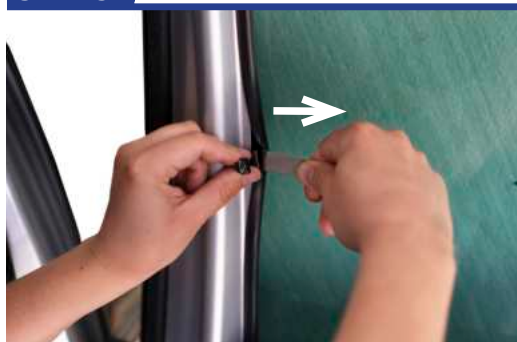

CL-T01 x 1

Side Shade Installation

STEP 1

STEP 2

STEP 3

STEP 4

STEP 5

Repeat steps 3 & 4 for the second M11 Clip