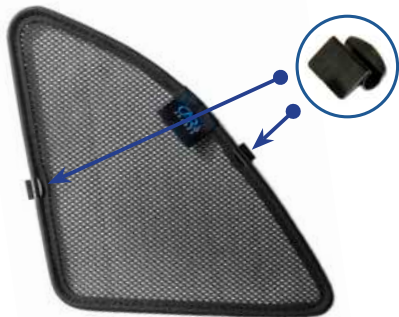

STEP 6

Installation

SKODA SCALA 5DR
SKO-SCAL-5-A

Side Shade Installation

STEP 7

STEP 8

STEP 9

STEP 10

Repeat this whole process for the other side.

Installation

SKODA SCALA 5DR
SKO-SCAL-5-A

Components Needed

Port Shades

CL-M02 x 4

Port Shade Installation

STEP 1