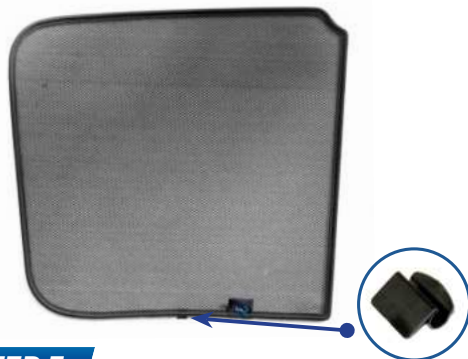

Components Needed

Tailgate Shades

CL-M02 x 2

CL-M14 x 1

Tailgate Shade Installation

STEP 1

STEP 2

STEP 3