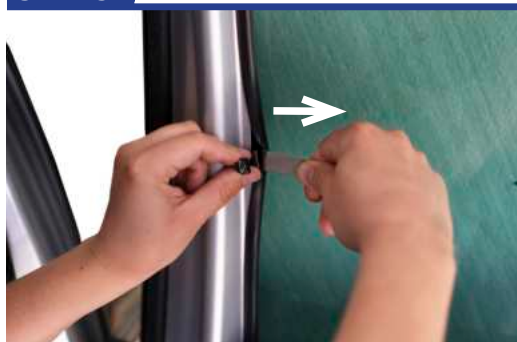

Installation

SKODA SCALA 5DR
SKO-SCAL-5-A-18

Components Needed

Side Shade Installation

STEP 1

STEP 2

STEP 3

STEP 4

STEP 5

Repeat steps 3 & 4 for the second M11 Clip

STEP 6