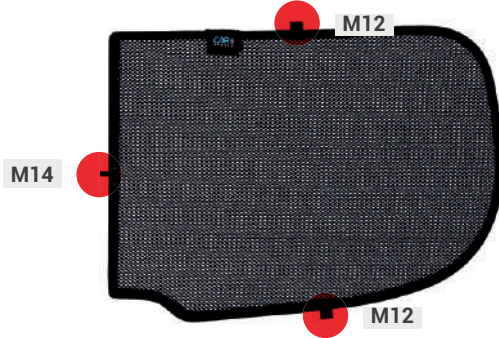

SSANGYONG TIVOLI | SUV

SSA-TIVO-5-A

Tailgate Window

CLIP PLACEMENT

Tailgate Shades - x2

M12 - x4

M14 - x1